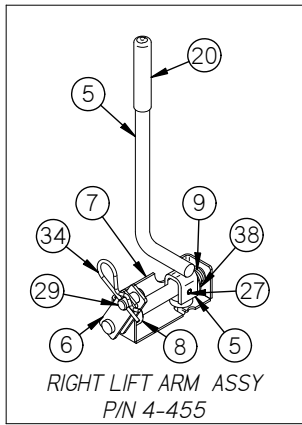

Side Broom Assy

Side Broom Assembly

Item	Part No.	Description	Comments	Qty
1	4-111	MAIN BODY		1
2	4-113	R. INNER SIDE PANEL		1
3	4-220	SIDE BROOM MOTOR	P/N 4-425 INCL. ITEMS 3,15,16,17,18 & HARDWARE	1
4	4-223	BROOM SAFETY DRIVE CPLG		1
5	4-376	BROOM LIFT LEVER	P/N 4-455 INCL. ITEMS 4,5,6,7,8,19 & HARDWARE	1
6	4-378	BROOM LIFT SHAFT		1
7	4-381	LIFT LEVER BASE, RT		1
8	4-385	LIFT LEVER COLLAR		1
9	4-386	LIFT LEVER SPRING		1
10	4-402	SIDE BROOM POLYPROPYLENE	P/N 4-402 INCLUDES P/N 4-404	1
11	4-404	SIDE BROOM CLUTCH PLATE	P/N 4-402 INCLUDES P/N 4-404	1
12	4-436	ADJ. BROOM LIFT		1
13	4-441	BROOM MOUNTING BLOCK		1
14	4-442	SIDE BROOM ARM		1
15	4-443	BROOM RETAINING PLATE		1
16	4-445A	BROOM MOTOR MOUNT	P/N 4-445 INCL. ITEMS 15,16,17,18 & HARDWARE	1
17	4-445B	BROOM SHAFT		1
18	4-445C	DRIVE TUBE BEARING		2
19	4-446	GROMMET-3/8 ID X 1-1/2 OD X .375		2
20	4-448	HANDLE GRIP		1
21	4-456	SIDE BROOM LONG LINK		1
22	4-457	ADJUSTMENT KNOB		1
23	4-515	RIGHT FLOOR SEAL		1
24	4-526	RH SEAL STRIP		1
25	H-00105	3/8" X 1 1/4" SPRING PIN		1
26	H-0156730	1/4" X 1 1/2" CLEVIS PIN		1
27	H-10436-0010	1/4" X 1 1/4" SPRING PIN		1
28	H-19901	FB CASHD 1/4"-20 X 1/2"		7
29	H-2250- 218	1/2" X 1" CLEVIS PIN		1
30	H-250HCN	HCN 1/4"-20		50
31	H-25328	SSS CP 1/4"-20 X 3/8"		2
32	H-37015	NYLOK #10-32		4
33	H-37018	NYLOK 1/4"-20		8
34	H-45285	HITCH PIN CLIP 9		2
35	H-70001	HCS 1/4"-20 X 1/2 SS"		2
36	H-70711	HN 5/16"- 18 SS		1
37	H-70861	NYLOK 5/16" - 18 SS		2
38	H-71025	FW 5/8 ID X 1-1/2 OD SS		1
39	H-71063	LW 1/4" SS		4
40	H-72517	PPH #10-32 X 5/8" SS		4
41	H-72716	FHP 1/4"- 20 X 1-3/4"		4
42	H-72916	PPH SMS #8 X 3/4" SS		3
43	H-HAIR4	#4 HAIR PIN		1
44	H-M82550	HCS M6-1.0 X 14 SS		3
45	H-ZCPI54	3/8" X 1 1/2" CLEVIS PIN		1