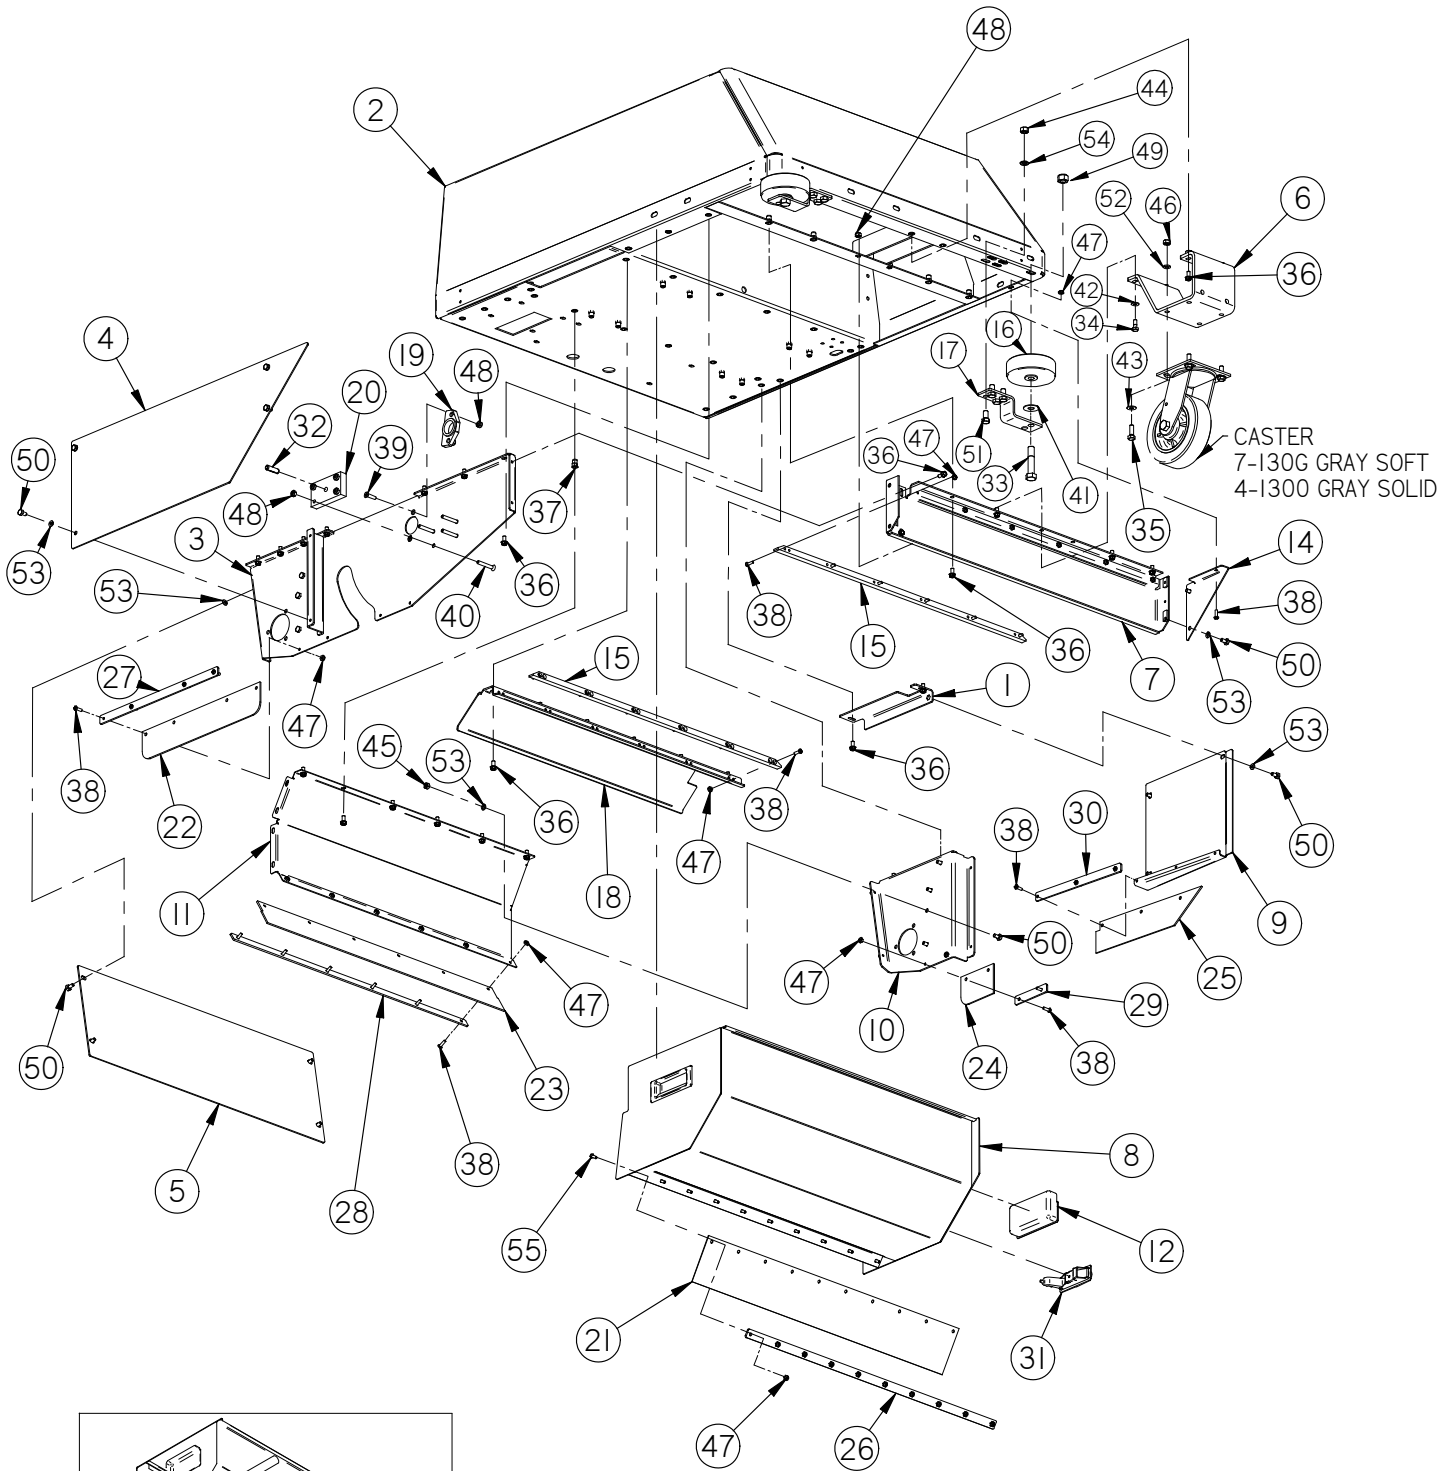

Lower Body Assembly

Item	Part No.	Description	Comments	Qty
1	4-108	DOOR MNT ANGLE		1
2	4-111	MAIN BODY		1
3	4-113	R. INNER SIDE PANEL		1
4	4-114	SKIRT PLATE, RT		1
5	4-115	SKIRT PLATE REAR		1
6	4-116	CASTER MTG BRACKET		1
7	4-117	FRONT CROSS PANEL	4-118 INCL. 4-118B, 4-127, 5-130, SEALS & HARDWARE	1
8	4-118B	HOPPER BODY		1
9	4-119	BROOM ACCESS HATCH		1
10	4-120	REAR INNER PANEL, LT		1
11	4-123	INNER CURVED PANEL		1
12	4-127	HANDLE		2
14	4-135	L.F. PANEL GUSSET		1
15	4-141	HDPE HOPPER SLIDE		2
16	4-142	ROLLER		2
17	4-143	ROLLER BRACKET		2
18	4-384	ATTENUATOR		1
19	4-421	SUPPORT BLOCK		1
20	4-441	BROOM MOUNTING BLOCK		1
21	4-514	HOPPER FLOOR SEAL	P/N 4-550 INCLUDES: ITEMS 21,22,23,24, & 25	1
22	4-515	RIGHT FLOOR SEAL		1
23	4-516	REAR FLOOR SEAL		1
24	4-517	CORNER FLOOR SEAL		1
25	4-518	BROOM FLOOR SEAL		1
26	4-525	HOPPER SEAL STRIP		1
27	4-526	RH SEAL STRIP		1
28	4-527	REAR SEAL STRIP		1
29	4-528	CORNER SEAL STRIP		1
30	4-529	CURTAIN CLAMP		1
31	5-130	DOOR LATCH		1
32	H-10436-0105	3/8" X 1 1/4" SPRING PIN		1
33	H-77205	HCS 1/2"-13 X 1" SS		2
34	H-70003	HCS 1/4"-20 X 5/8" SS		2
35	H-70055	HCS 5/16"- 18 X 1" SS		4
36	H-19901	FB CASHD 1/4"-20 X 1/2"		29
37	H-250HCN	HCN 1/4"-20		50
38	H-72517	PPH #10-32 X 5/8" SS		28
39	H-72710	FHP 1/4"- 20 X 1" SS		2
40	H-72716	FHP 1/4"- 20 X 1-3/4"		4
41	H-71021	FW 1/2 ID X 1-1/4 OD SS		2
42	H-71013	FW 1/4 ID X 5/8 OD SS		2
43	H-71015	FW 5/16 ID X 3/4 OD SS		4
44	H-70712	HN 3/8"-16 SS		8
45	H-70710	HN 1/4"- 20 SS		8
46	H-70711	HN 5/16"- 18 SS		4
47	H-37015	NYLOK #10-32		35
48	H-37018	NYLOK 1/4"-20		8
49	H-37030	NYLOK 1/2"-13		2
50	H-70001	HCS 1/4"-20 X 1/2 SS"		21
51	H-70103	HCS 3/8"-16 X 3/4" SS		8
52	H-71065	LW 5/16" SS		4
53	H-71063	LW 1/4" SS		23
54	H-71067	LW 3/8" SS		8
55	H-71671	HXMS #10-32 X 1/2" SS		10