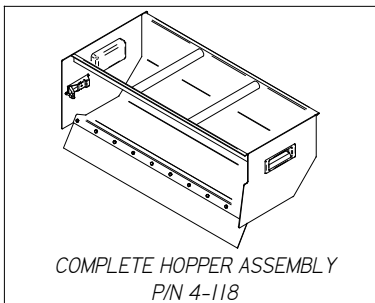

Lower Body Assembly

Item	Part No.	Description	Comments	Qty
1	4-108	DOOR MNT ANGLE		1
2	4-111	MAIN BODY		1
3	4-113	R. INNER SIDE PANEL		1
4	4-114	SKIRT PLATE, RT		1
5	4-115	SKIRT PLATE REAR		1
6	4-116	CASTER MTG BRACKET		1
7	4-117	FRONT CROSS PANEL	4-118 INCL. 4-118B, 4-127, 5-130, SEALS & HARDWARE	1
8	4-118B	HOPPER BODY		1
9	4-119	BROOM ACCESS HATCH		1
10	4-120	REAR INNER PANEL, LT		1
11	4-123	INNER CURVED PANEL		1
12	4-127	HANDLE		2
14	4-135	L.F. PANEL GUSSET		1
15	4-141	HDPE HOPPER SLIDE		2
16	4-142	ROLLER		2
17	4-143	ROLLER BRACKET		2
18	4-384	ATTENUATOR		1
19	4-421	SUPPORT BLOCK		1
20	4-441	BROOM MOUNTING BLOCK		1
21	4-514	HOPPER FLOOR SEAL	P/N 4-550 INCLUDES: ITEMS 21,22,23,24, & 25	1
22	4-515	RIGHT FLOOR SEAL		1
23	4-516	REAR FLOOR SEAL		1
24	4-517	CORNER FLOOR SEAL		1
25	4-518	BROOM FLOOR SEAL		1
26	4-525	HOPPER SEAL STRIP		1
27	4-526	RH SEAL STRIP		1
28	4-527	REAR SEAL STRIP		1
29	4-528	CORNER SEAL STRIP		1
30	4-529	CURTAIN CLAMP		1
31	5-130	DOOR LATCH		1
32	H-10436-0105	3/8" X 1 1/4" SPRING PIN		1
33	H-77205	HCS 1/2"-13 X 1" SS		2
34	H-70003	HCS 1/4"-20 X 5/8" SS		2
35	H-70055	HCS 5/16"- 18 X 1" SS		4
36	H-19901	FB CASHD 1/4"-20 X 1/2"		29
37	H-250HCN	HCN 1/4"-20		50
38	H-72517	PPH #10-32 X 5/8" SS		28
39	H-72710	FHP 1/4"- 20 X 1" SS		2
40	H-72716	FHP 1/4"- 20 X 1-3/4"		4
41	H-71021	FW 1/2 ID X 1-1/4 OD SS		2
42	H-71013	FW 1/4 ID X 5/8 OD SS		2
43	H-71015	FW 5/16 ID X 3/4 OD SS		4
44	H-70712	HN 3/8"-16 SS		8
45	H-70710	HN 1/4"- 20 SS		8
46	H-70711	HN 5/16"- 18 SS		4
47	H-37015	NYLOK #10-32		35
48	H-37018	NYLOK 1/4"-20		8
49	H-37030	NYLOK 1/2"-13		2
50	H-70001	HCS 1/4"-20 X 1/2 SS"		21
51	H-70103	HCS 3/8"-16 X 3/4" SS		8
52	H-71065	LW 5/16" SS		4
53	H-71063	LW 1/4" SS		23
54	H-71067	LW 3/8" SS		8
55	H-71671	HXMS #10-32 X 1/2" SS		10