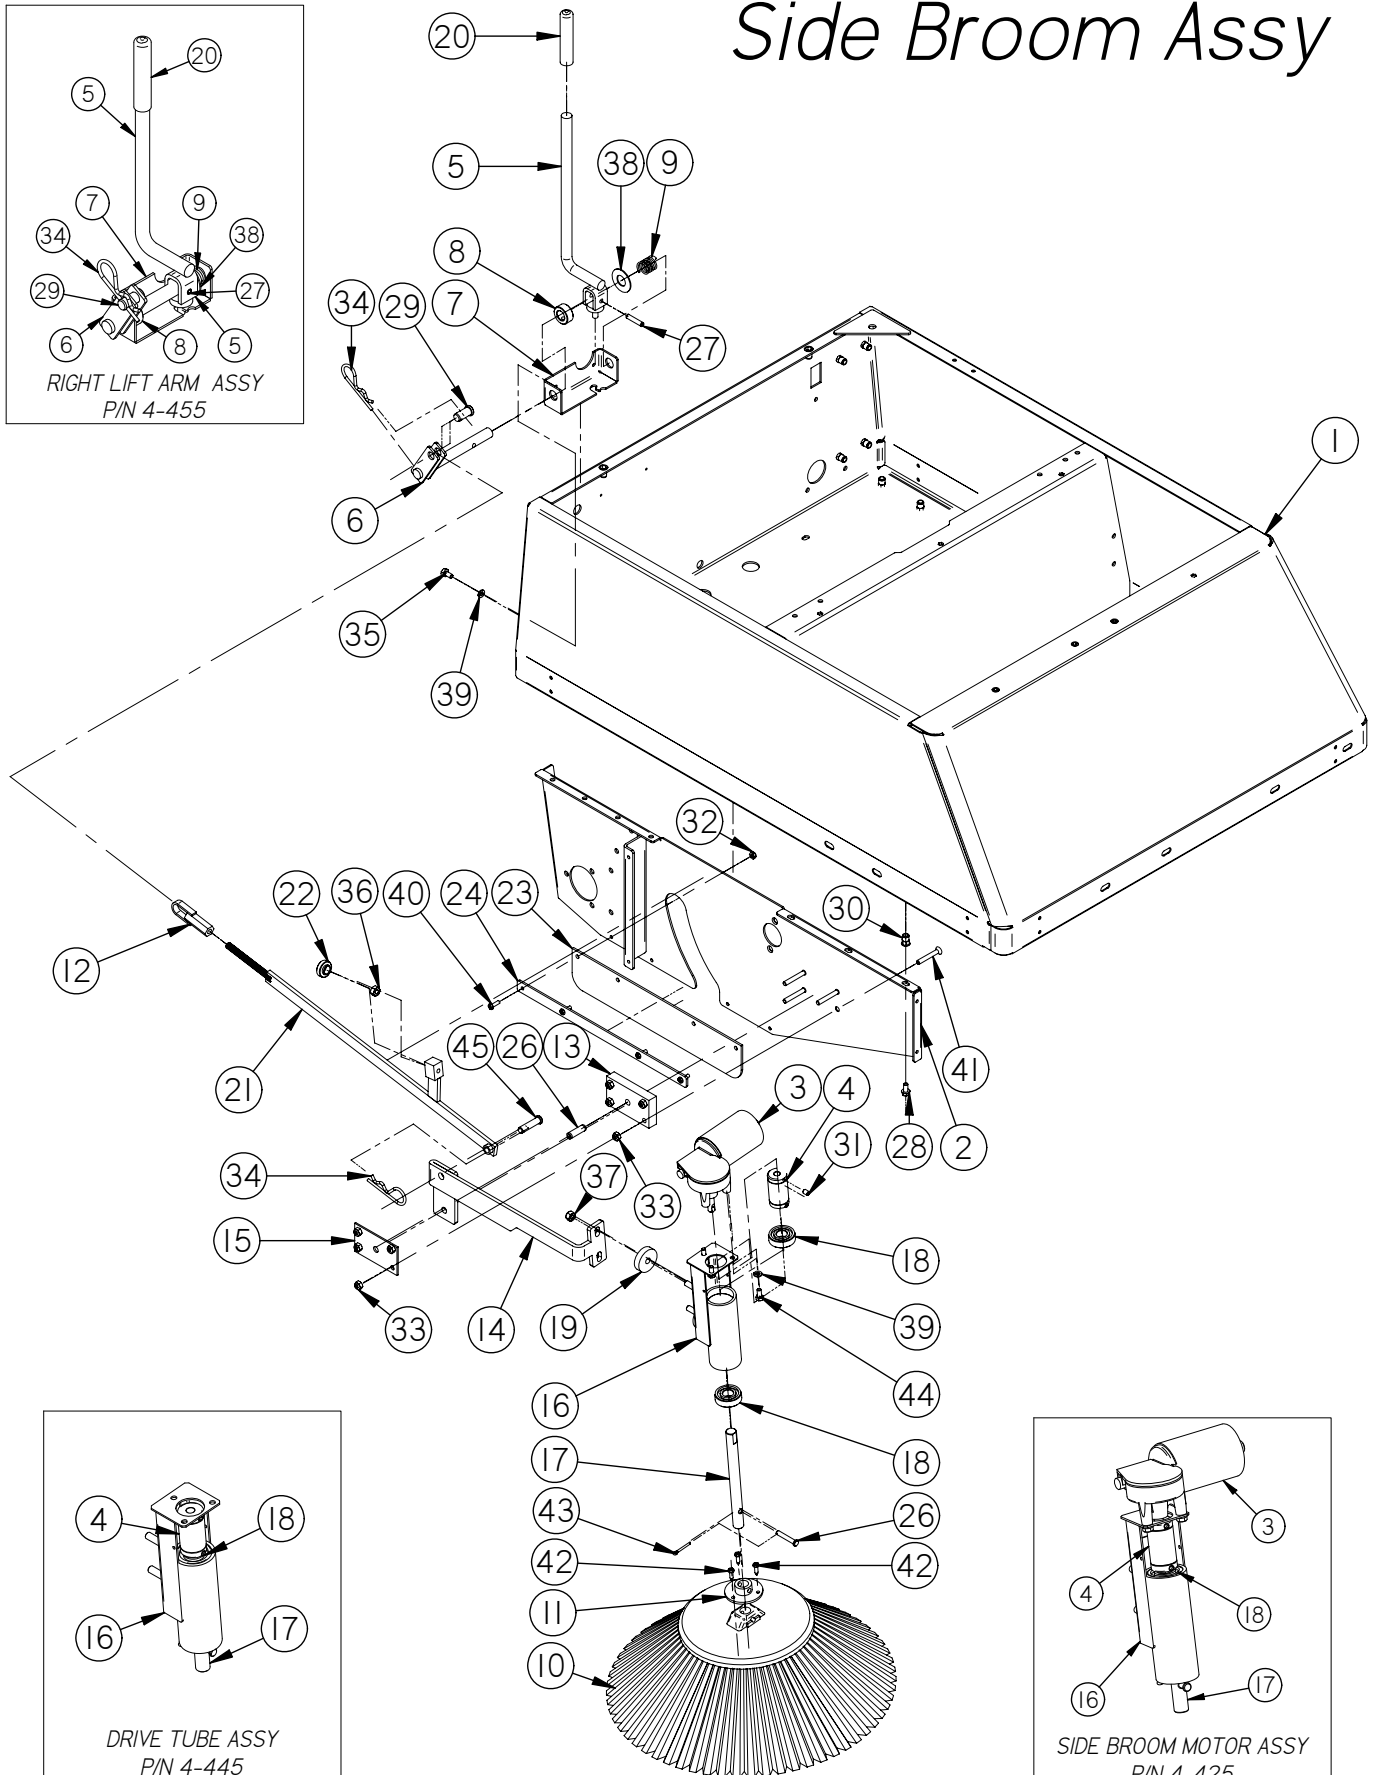

Side Broom Assy

Side Broom Assembly

Item	Part No.	Description	Comments	Qty
1	4-111	MAIN BODY		1
2	4-113	R. INNER SIDE PANEL		1
3	4-220	SIDE BROOM MOTOR	P/N 4-425 INCL. ITEMS 3,15,16,17,18 & HARDWARE	1
4	4-223	BROOM SAFETY DRIVE CPLG		1
5	4-376	BROOM LIFT LEVER	P/N 4-455 INCL. ITEMS 4,5,6,7,8,19 & HARDWARE	1
6	4-378	BROOM LIFT SHAFT		1
7	4-381	LIFT LEVER BASE, RT		1
8	4-385	LIFT LEVER COLLAR		1
9	4-386	LIFT LEVER SPRING		1
10	4-402	SIDE BROOM POLYPROPYLENE	P/N 4-402 INCLUDES P/N 4-404	1
11	4-404	SIDE BROOM CLUTCH PLATE	P/N 4-402 INCLUDES P/N 4-404	1
12	4-436	ADJ. BROOM LIFT		1
13	4-441	BROOM MOUNTING BLOCK		1
14	4-442	SIDE BROOM ARM		1
15	4-443	BROOM RETAINING PLATE		1
16	4-445A	BROOM MOTOR MOUNT	P/N 4-445 INCL. ITEMS 15,16,17,18 & HARDWARE	1
17	4-445B	BROOM SHAFT		1
18	4-445C	DRIVE TUBE BEARING		2
19	4-446	GROMMET-3/8 ID X 1-1/2 OD X .375		2
20	4-448	HANDLE GRIP		1
21	4-456	SIDE BROOM LONG LINK		1
22	4-457	ADJUSTMENT KNOB		1
23	4-515	RIGHT FLOOR SEAL		1
24	4-526	RH SEAL STRIP		1
25	H-00105	3/8" X 1 1/4" SPRING PIN		1
26	H-0156730	1/4" X 1 1/2" CLEVIS PIN		1
27	H-10436-0010	1/4" X 1 1/4" SPRING PIN		1
28	H-19901	FB CASHD 1/4"-20 X 1/2"		7
29	H-2250- 218	1/2" X 1" CLEVIS PIN		1
30	H-250HCN	HCN 1/4"-20		50
31	H-25328	SSS CP 1/4"-20 X 3/8"		2
32	H-37015	NYLOK #10-32		4
33	H-37018	NYLOK 1/4"-20		8
34	H-45285	HITCH PIN CLIP 9		2
35	H-70001	HCS 1/4"-20 X 1/2 SS"		2
36	H-70711	HN 5/16"- 18 SS		1
37	H-70861	NYLOK 5/16" - 18 SS		2
38	H-71025	FW 5/8 ID X 1-1/2 OD SS		1
39	H-71063	LW 1/4" SS		4
40	H-72517	PPH #10-32 X 5/8" SS		4
41	H-72716	FHP 1/4"- 20 X 1-3/4"		4
42	H-72916	PPH SMS #8 X 3/4" SS		3
43	H-HAIR4	#4 HAIR PIN		1
44	H-M82550	HCS M6-1.0 X 14 SS		3
45	H-ZCPI54	3/8" X 1 1/2" CLEVIS PIN		1