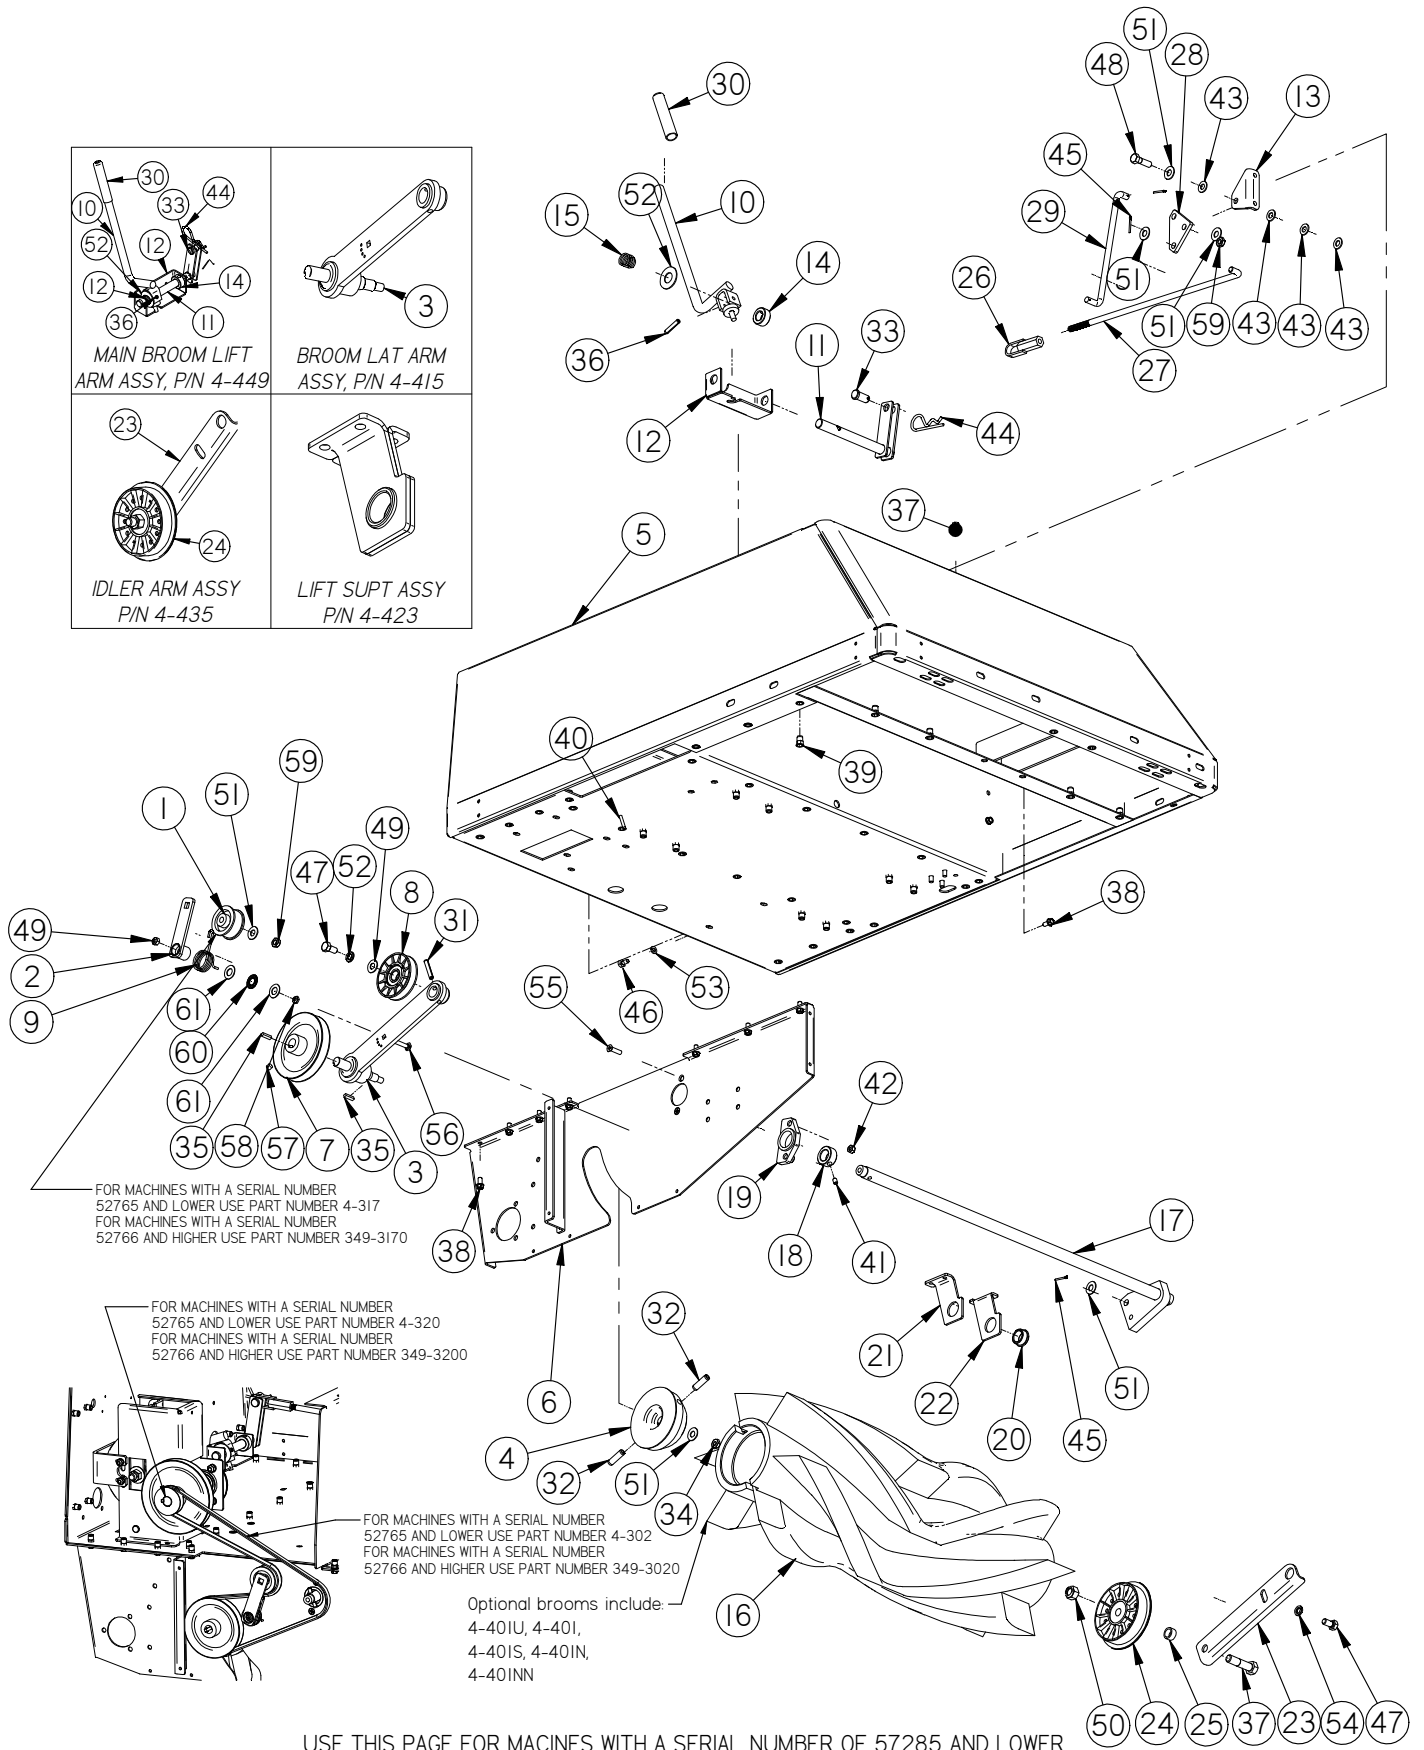

Main Broom Assembly SN Less Than 57285

Main Broom Assembly SN Less Than 57285

Item	Part No.	Description	Comments	Qty
1	349-3170	IDLER PULLEY		1
2	349-3600	REVERSE IDLER ARM		1
3	349-4160A	MAIN BROOM LAT ARM W/BEARING		1
4	349-4200	BROOM DRIVER		1
5	4-111	MAIN BODY		1
6	4-113	R. INNER SIDE PANEL		1
7	4-316	BROOM DRIVE PULLEY		1
8	4-318	IDLER PULLEY		1
9	4-319	TENSION SPRING		1
10	4-376	BROOM LIFT LEVER		1
11	4-377	BROOM LIFT SHAFT		1
12	4-380	LIFT LEVER BASE, LT		1
13	4-382	ROTARY LINK BASE		1
14	4-385	LIFT LEVER COLLAR		1
15	4-386	LIFT LEVER SPRING		1
16	4-401US	26" MAIN BROOM	INCLUDES: KEY, SET SCREWS, AND ROLL PINS	1
17	4-410	BROOM SUSP. ARM		1
18	4-410A	3/4" SHAFT COLLAR	P/N 4-423 INCL. P/N 4-423B-L, 4-423B-R & 4-4230	1
19	4-421	SUPPORT BLOCK	P/N 4-423 INCL. P/N 4-423B-L, 4-423B-R & 4-4230	1
20	4-4230	3/4" X 1" X 1/2" FLG BEARING	P/N 4-423 INCL. P/N 4-423B-L, 4-423B-R & 4-4230	1
21	4-423B-L	SUPPORT BRACKET TABS	P/N 4-435 INCL. 4-430, 4-432, 4-432A, & HARDWARE	1
22	4-423B-R	SUPPORT BRACKET TABS	P/N 4-435 INCL. 4-430, 4-432, 4-432A, & HARDWARE	1
23	4-430	IDLER ARM	P/N 4-435 INCL. 4-430, 4-432, 4-432A, & HARDWARE	1
24	4-432	IDLER DRUM		1
25	4-432A	IDLER DRUM SPACER		1
26	4-436	ADJ. BROOM LIFT		1
27	4-437	BROOM LONG LINK		1
28	4-438	BROOM ROTARY LINK		1
29	4-439	BROOM CRANK LINK		1
30	4-448	HANDLE GRIP		1
31	H-00103	1/4" X 1 1/2" SPRING PIN		1
32	H-00105	3/8" X 1 1/4" SPRING PIN		2
33	H-0156767	1/2" X 1" CLEVIS PIN		1
34	H-0171004	JNYL 3/8- 24 SS		1
35	H-0953152	3/16" X 3/4" KEY		2
36	H-10436-0010	1/4" X 1 1/4" SPRING PIN		1
37	H-13211	HCS 1/2"-13 X 2"		1
38	H-19901	FB CASHD 1/4"-20 X 1/2"		2
39	H-250HCN	HCN 1/4"-20		50
40	H-25283	SSS CP #10-32 X 1"		1
41	H-25328	SSS CP 1/4"-20 X 3/8"		1
42	H-37018	NYLOK 1/4"-20		1
43	H-4440024	FW 3/8" X 3/4" NYLON		4
44	H-45285	HITCH PIN CLIP 9		1
45	H-65035	3/32" X 7/8" COTTER PIN		2
46	H-70001	HCS 1/4"-20 X 1/2 SS"		1
47	H-70103	HCS 3/8"-16 X 3/4" SS		2
48	H-70107	HCS 3/8"- 16 X 1-1/4" SS		1
49	H-70860	NYLOK 1/4"- 20 SS		1
50	H-70864	NYLOK 1/2"-13 SS		1
51	H-71017	FW 3/8 ID X 7/8 OD SS		6
52	H-71025	FW 5/8 ID X 1-1/2 OD SS		1
53	H-71063	LW 1/4" SS		1
54	H-71067	LW 3/8" SS		1
55	H-72710	FHP 1/4"- 20 X 1" SS		1
56	H-74421	CB 1/4"- 20 X 1-1/4" SS		1
57	H-81983	5/16" X 1/4" KURL SET SCREW		1
58	H-NJ04C	JNYL 1/4" - 20 SS		1
59	H-NJ06C	JNYL 3/8- 16 SS		2
60	M-5909K31	NEEDLE ROLLER THRUST BEARING		1
61	M-5909K44	NEEDLE ROLLER THRUST BEARING WASHER		2