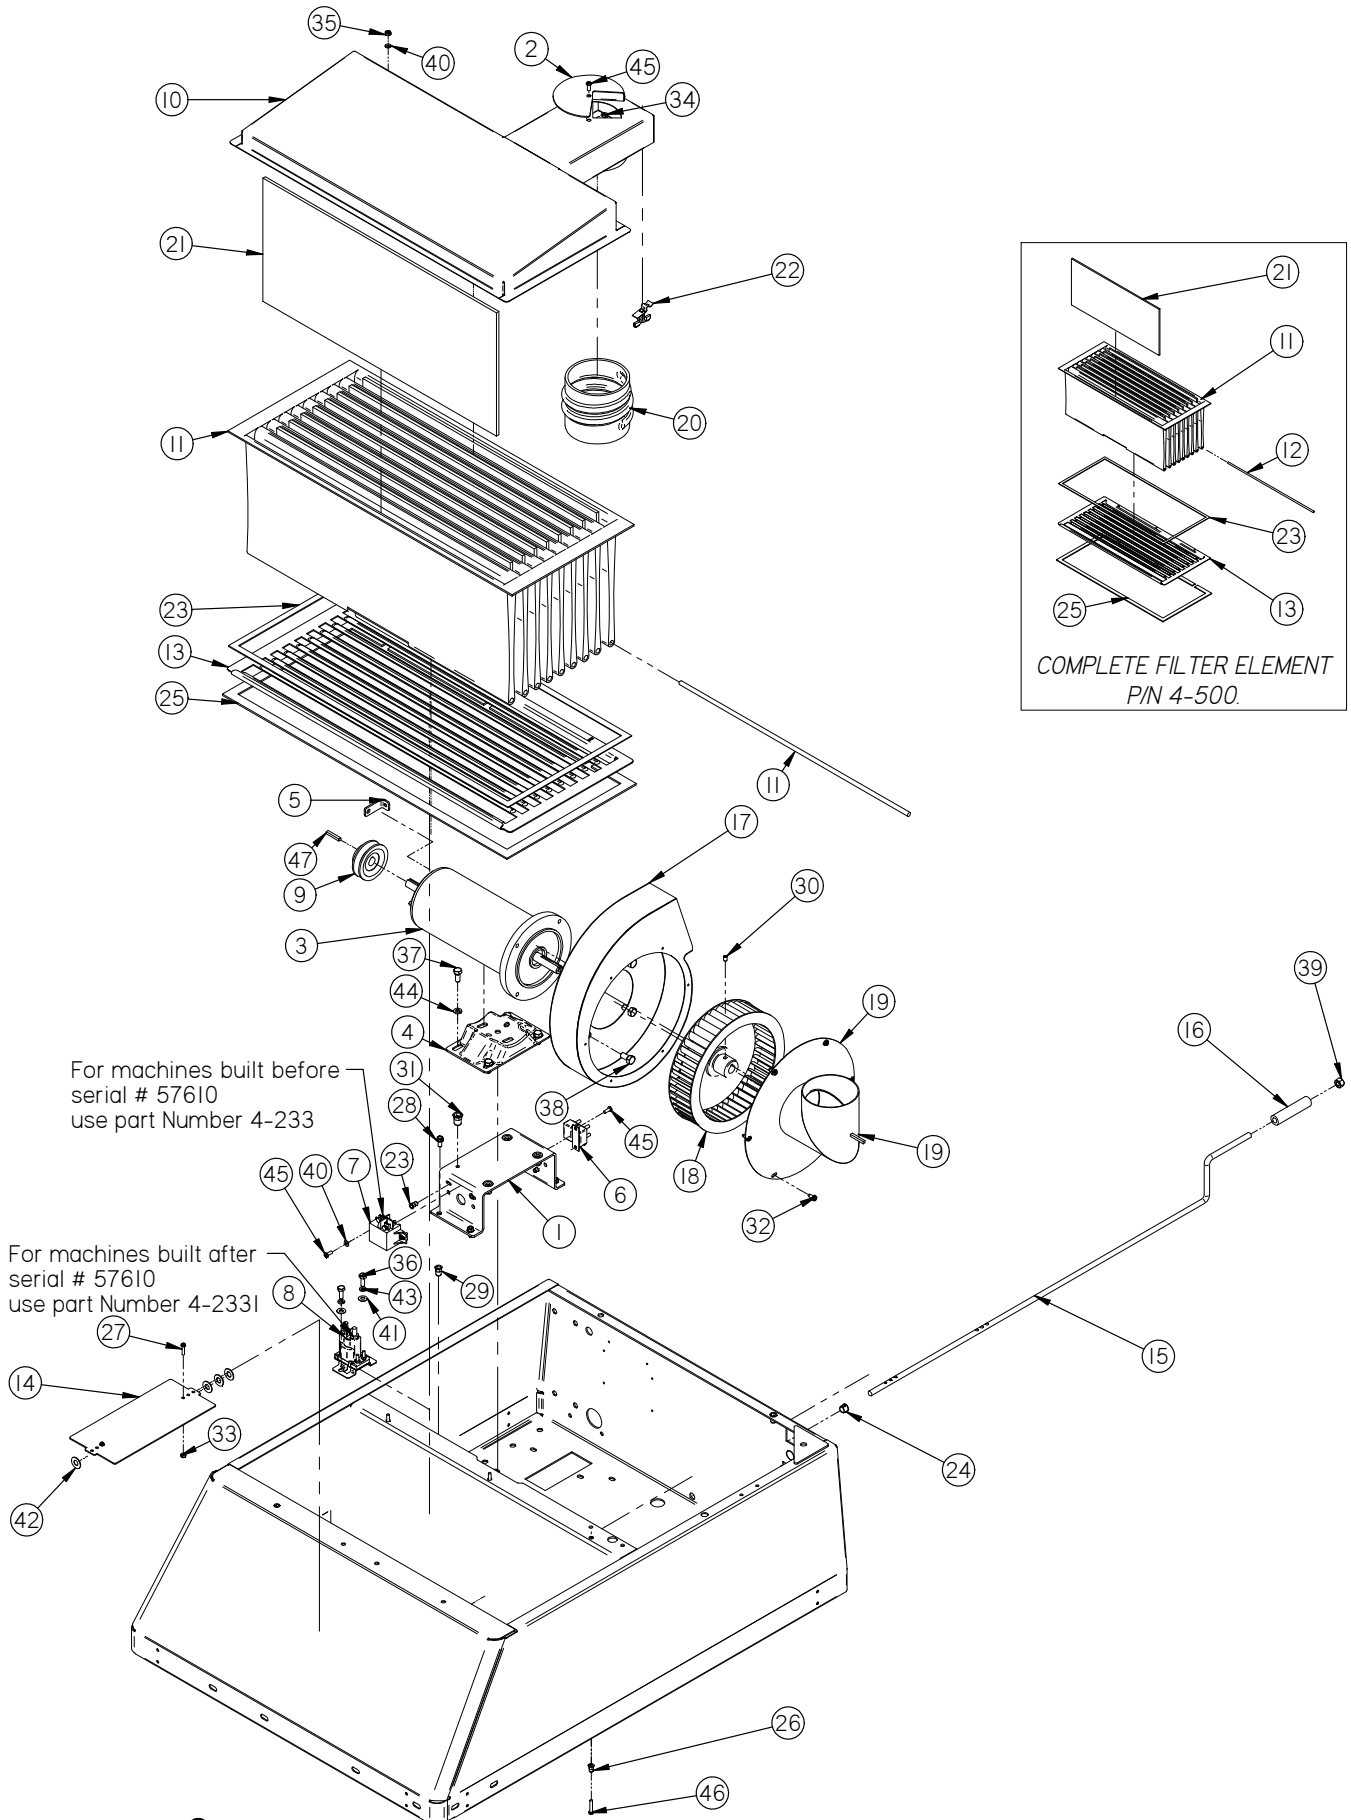

Scan With Phone for more Information

V19.221
TC-GT-P-EN

Upper Body Assembly	4
Air System	6
Lower Body Assembly	8
Side Broom Assembly	10
Main Broom Assembly SN Greater Than 57285	12
Main Broom Assembly SN Less Than 57285	14
Drive System	16
Power Supply.....	18
Common Wear Parts	20
Suggested Parts Inventory	21

Upper Body Assembly

Item	Part No.	Description	Comments	Qty
1	4-102	SERIAL NUMBER PLATE		1
2	4-112	2" BLK STRIP BUMPER	12FT SECTION	1
3	4-112C	BUMPER STRIP		1
4	4-122A	HANDLEBAR MTG BKT	4-122 INCL. 4-122A, 4-122B,& HARDWARE	2
5	4-122B	BLACK PLASTIC CLAMP	4-122 INCL. 4-122A, 4-122B,& HARDWARE	3
6	4-124	LATCH	COMPLETE 2 PC WITH RIVETS	1
7	4-126A	HOOD CABLE		1
8	4-131	HINGE 23 3/4" SS		1
9	4-132	HANDLE BAR WELDMENT		1
10	4-134A	CLUTCH LEVER		1
11	4-140	BUMPER	INCLUDES HARDWARE (OPTIONAL)	1
12	4-170	RUBBER HOOD STOP		1
13	4-370	CLUTCH/BRAKE CABLE		1
14	4-371	CLUTCH CABLE RETURN SPRING		1
15	4-379	CLUTCH CABLE ADJ. NUT		1
16	4-387	TUBE PLUG		1
17	4-388	CLUTCH TENSION SPRING		1
18	4-4855	12V BATTERY AND HOUR METER		1
19	H-1032HCN	HCN #10-32		7
20	H-19901	FB CASHD 1/4"-20 X 1/2"		1
21	H-250HCN	HCN 1/4"-20		50
22	H-28679	PPH #4-40 X 1/2"		1
23	H-37006	NYLOK #4-40		1
24	H-37015	NYLOK #10-32		2
25	H-37018	NYLOK 1/4"-20		1
26	H-70003	HCS 1/4"-20 X 3/4" SS		1
27	H-70005	HCS 1/4"- 20 X 1" SS		2
28	H-70015	HCS 1/4"- 20 X 3.0" SS		2
29	H-70710	HN 1/4"- 20 SS		3
30	H-70861	NYLOK 5/16" - 18 SS		1
31	H-71004	FW 1/8" X 5/16" SS		1
32	H-71017	FW 3/8 ID X 7/8 OD SS		1
33	H-71063	LW 1/4" SS		1
34	H-72515	PPH #10-32 X 1/2" S/S		1
35	H-72683	FHP #10-32 X 5/8" SS		1
36	H-74432	CB 5/16"- 18 X 1-1/2" SS		1