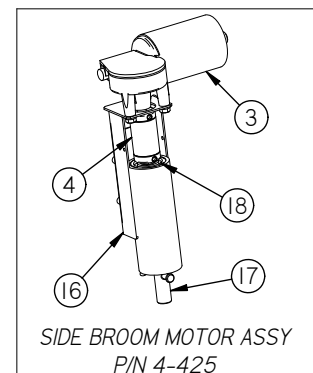

Side Broom Assy

Side Broom Assembly

Item	Part No.	Description	Comments	Qty
1	4-111	MAIN BODY		1
2	4-113	R. INNER SIDE PANEL		1
3	4-220	SIDE BROOM MOTOR	P/N 4-425 INCL. ITEMS 3,15,16,17,18 & HARDWARE	1
4	4-223	BROOM SAFETY DRIVE CPLG		1
5	4-376	BROOM LIFT LEVER	P/N 4-455 INCL. ITEMS 4,5,6,7,8,19 & HARDWARE	1
6	4-378	BROOM LIFT SHAFT		1
7	4-381	LIFT LEVER BASE, RT		1
8	4-385	LIFT LEVER COLLAR		1
9	4-386	LIFT LEVER SPRING		1
10	4-402	SIDE BROOM POLYPROPYLENE	P/N 4-402 INCLUDES P/N 4-404	1
11	4-404	SIDE BROOM CLUTCH PLATE	P/N 4-402 INCLUDES P/N 4-404	1
12	4-436	ADJ. BROOM LIFT		1
13	4-441	BROOM MOUNTING BLOCK		1
14	4-442	SIDE BROOM ARM		1
15	4-443	BROOM RETAINING PLATE		1
16	4-445A	BROOM MOTOR MOUNT	P/N 4-445 INCL. ITEMS 15,16,17,18 & HARDWARE	1
17	4-445B	BROOM SHAFT		1
18	4-445C	DRIVE TUBE BEARING		2
19	4-446	GROMMET-3/8 ID X 1-1/2 OD X .375		2
20	4-448	HANDLE GRIP		1
21	4-456	SIDE BROOM LONG LINK		1
22	4-457	ADJUSTMENT KNOB		1
23	4-515	RIGHT FLOOR SEAL		1
24	4-526	RH SEAL STRIP		1
25	H-00105	3/8" X 1 1/4" SPRING PIN		1
26	H-0156730	1/4" X 1 1/2" CLEVIS PIN		1
27	H-10436-0010	1/4" X 1 1/4" SPRING PIN		1
28	H-19901	FB CASHD 1/4"-20 X 1/2"		7
29	H-2250- 218	1/2" X 1" CLEVIS PIN		1
30	H-250HCN	HCN 1/4"-20		50
31	H-25328	SSS CP 1/4"-20 X 3/8"		2
32	H-37015	NYLOK #10-32		4
33	H-37018	NYLOK 1/4"-20		8
34	H-45285	HITCH PIN CLIP 9		2
35	H-70001	HCS 1/4"-20 X 1/2 SS"		2
36	H-70711	HN 5/16"- 18 SS		1
37	H-70861	NYLOK 5/16" - 18 SS		2
38	H-71025	FW 5/8 ID X 1-1/2 OD SS		1
39	H-71063	LW 1/4" SS		4
40	H-72517	PPH #10-32 X 5/8" SS		4
41	H-72716	FHP 1/4"- 20 X 1-3/4"		4
42	H-72916	PPH SMS #8 X 3/4" SS		3
43	H-HAIR4	#4 HAIR PIN		1
44	H-M82550	HCS M6-1.0 X 14 SS		3
45	H-ZCPI54	3/8" X 1 1/2" CLEVIS PIN		1