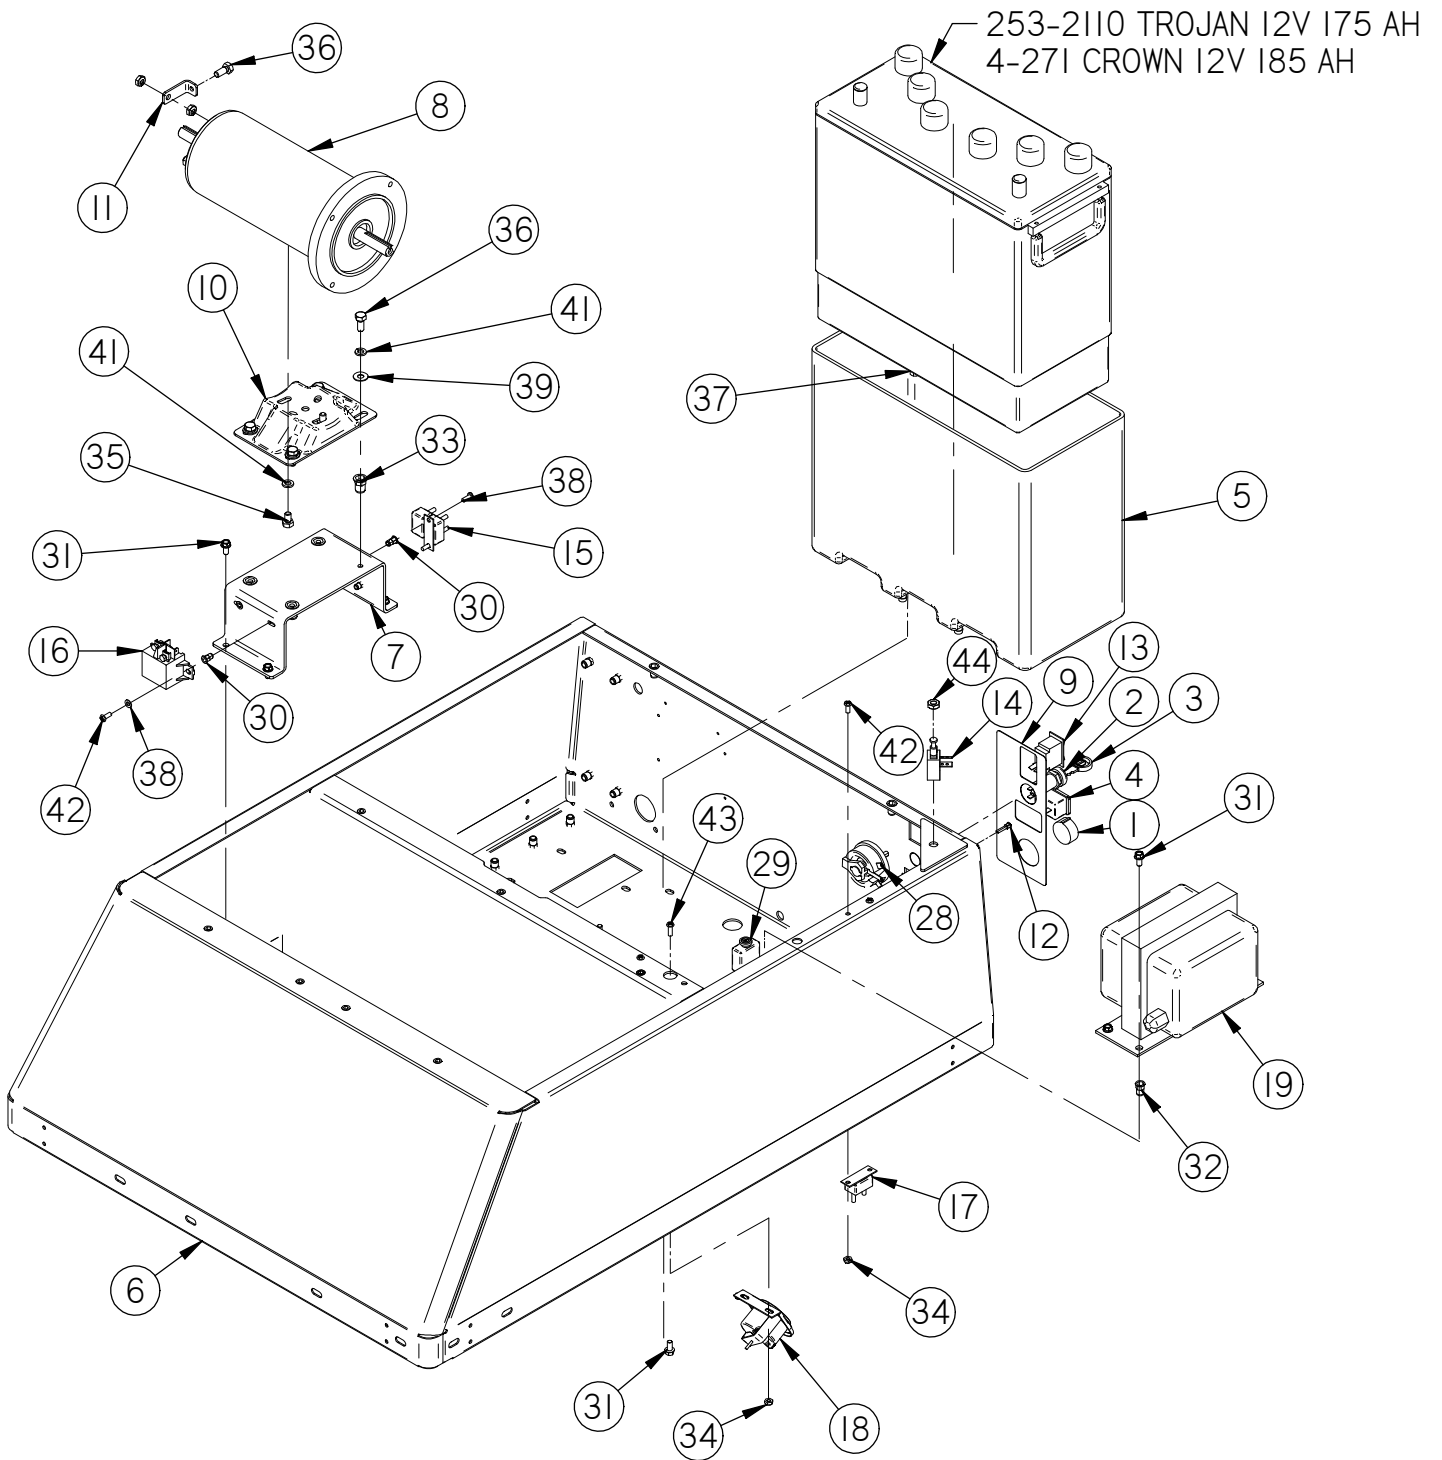

Power Supply

Item	Part No.	Description	Comments	Qty
1	21-4520	SPEED CONTROL KNOB, RED		1
2	290-234	KEY SWITCH (WITH KEY)		1
3	290-234A	KEY SET (REPLACE)		1
4	370-8261	CHARGER COUNTER		1
5	4-0000	34/3300 BATTERY TRAY		1
6	4-111	MAIN BODY		1
7	4-125	MOTOR MOUNTING BRACKET		1
8	4-201	12V,TWIN SHAFT MOTOR		1
9	4-2013	CONTROL PANEL STICKER		1
10	4-201B	MOTOR CRADLE		1
11	4-210	TERMINAL CLIP		1
12	4-227	LOW BATTERY LIGHT		1
13	4-229	3 POS ROCKER SWITCH		1
14	4-231	SAFETY SHUT OFF SWITCH		1
15	4-232	CIR. BREAKER - 12V/80A		1
16	4-233	RELAY, 12-V		1
17	4-235	CIR. BREAKER - 12V/6A		1
18	4-240	HOUR METER		1
19	4-244	BATTERY CHARGER		1
20	4-251	SUB-LEAD, BATTERY TO GREY 50 CONN.	NOT SHOWN	1
21	4-251N	SUB-LEAD, BATTERY TO GREY 50 CONN.	NOT SHOWN	1
22	4-252	SUB-HARNESS, GREY 50 TO 80 AMP BREAKER	NOT SHOWN	1
23	4-253	SUB-HARNESS, 80 AMP BREAKER TO SOLENOID	NOT SHOWN	1
24	4-254	SUB-LEAD, SOLENOID TO MAIN MOTOR	NOT SHOWN	1
25	4-255	SUB-HARNESS, MAIN WIRING HARNESS	NOT SHOWN	1
26	4-256	GREY 50 CONNECTOR WITH CONTACTS	NOT SHOWN	2
27	4-260	CONNECTOR, GREY 50	NOT SHOWN	2
28	4-451	RHEOSTAT, 2.5 AMP		1
29	4-960	FUSE, RESETTABLE, 5 AMP, 50V DC MAX	+/- BUS BAR	1
30	H-1032HCN	HCN #10-32		11
31	H-19901	FB CASHD 1/4"-20 X 1/2"		12
32	H-250HCN	HCN 1/4"-20		50
33	H-312HCN	HCN 5/16"-18		4
34	H-37015	NYLOK #10-32		4
35	H-70051	HCS 5/16"- 18 X 1/2"		2
36	H-70053	HCS 5/16"- 18 X 3/4" SS		5
37	H-70710	HN 1/4"- 20 SS		4
38	H-71009	FW #10 SS		2
39	H-71015	FW 5/16 ID X 3/4 OD SS		4
40	H-71063	LW 1/4" SS		3
41	H-71065	LW 5/16" SS		6
42	H-72515	PPH #10-32 X 1/2" S/S		6