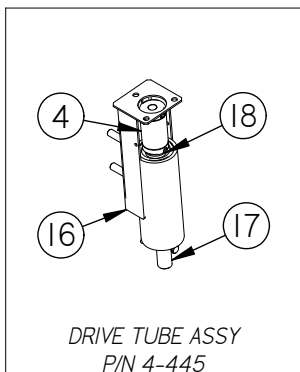

Side Broom Assy

Side Broom Assembly

Item	Part No.	Description	Comments	Qty
1	4-111	MAIN BODY		1
2	4-113	R. INNER SIDE PANEL		1
3	4-220	SIDE BROOM MOTOR	P/N 4-425 INCL. ITEMS 3,15,16,17,18 & HARDWARE	1
4	4-223	BROOM SAFETY DRIVE CPLG		1
5	4-376	BROOM LIFT LEVER	P/N 4-455 INCL. ITEMS 4,5,6,7,8,19 & HARDWARE	1
6	4-378	BROOM LIFT SHAFT		1
7	4-381	LIFT LEVER BASE, RT		1
8	4-385	LIFT LEVER COLLAR		1
9	4-386	LIFT LEVER SPRING		1
10	4-402	SIDE BROOM POLYPROPYLENE	P/N 4-402 INCLUDES P/N 4-404	1
11	4-404	SIDE BROOM CLUTCH PLATE	P/N 4-402 INCLUDES P/N 4-404	1
12	4-436	ADJ. BROOM LIFT		1
13	4-441	BROOM MOUNTING BLOCK		1
14	4-442	SIDE BROOM ARM		1
15	4-443	BROOM RETAINING PLATE		1
16	4-445A	BROOM MOTOR MOUNT	P/N 4-445 INCL. ITEMS 15,16,17,18 & HARDWARE	1
17	4-445B	BROOM SHAFT		1
18	4-445C	DRIVE TUBE BEARING		2
19	4-446	GROMMET-3/8 ID X 1-1/2 OD X .375		2
20	4-448	HANDLE GRIP		1
21	4-456	SIDE BROOM LONG LINK		1
22	4-457	ADJUSTMENT KNOB		1
23	4-515	RIGHT FLOOR SEAL		1
24	4-526	RH SEAL STRIP		1
25	H-00105	3/8" X 1 1/4" SPRING PIN		1
26	H-0156730	1/4" X 1 1/2" CLEVIS PIN		1
27	H-10436-0010	1/4" X 1 1/4" SPRING PIN		1
28	H-19901	FB CASHD 1/4"-20 X 1/2"		7
29	H-2250- 218	1/2" X 1" CLEVIS PIN		1
30	H-250HCN	HCN 1/4"-20		50
31	H-25328	SSS CP 1/4"-20 X 3/8"		2
32	H-37015	NYLOK #10-32		4
33	H-37018	NYLOK 1/4"-20		8
34	H-45285	HITCH PIN CLIP 9		2
35	H-70001	HCS 1/4"-20 X 1/2 SS"		2
36	H-70711	HN 5/16"- 18 SS		1
37	H-70861	NYLOK 5/16" - 18 SS		2
38	H-71025	FW 5/8 ID X 1-1/2 OD SS		1
39	H-71063	LW 1/4" SS		4
40	H-72517	PPH #10-32 X 5/8" SS		4
41	H-72716	FHP 1/4"- 20 X 1-3/4"		4
42	H-72916	PPH SMS #8 X 3/4" SS		3
43	H-HAIR4	#4 HAIR PIN		1
44	H-M82550	HCS M6-1.0 X 14 SS		3
45	H-ZCPI54	3/8" X 1 1/2" CLEVIS PIN		1