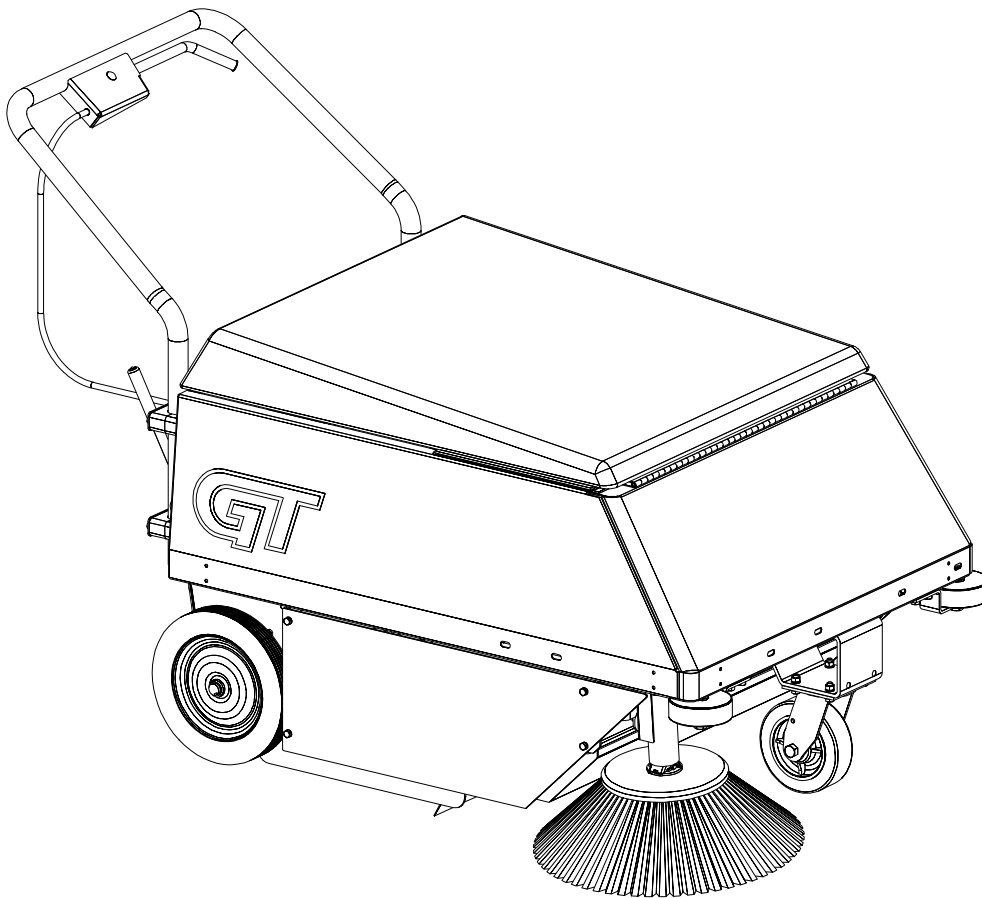

TOMCAT

GT

Parts Manual (EN)

Read the Operators Manual before using the machine.