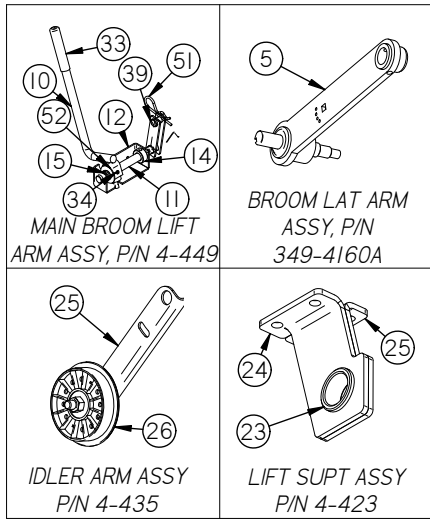

Main Broom Assembly SN Greater Than 57285

USE THIS PAGE FOR MACINES WITH A SERIAL NUMBER OF 57285 AND HIGHER

Main Broom Assembly SN Greater Than 57285

Item	Part No.	Description	Comments	Qty
1	349-3020	MAIN BROOM BELT		1
2	349-3170	IDLER PULLEY		1
3	349-3200	BROOM DRIVE PULLEY		1
4	349-3600	REVERSE IDLER ARM		1
5	349-4160A	MAIN BROOM LAT ARM W/BEARING		1
6	349-4200	BROOM DRIVER		1
7	4-111	MAIN BODY		1
8	4-113	R. INNER SIDE PANEL		1
9	4-316	BROOM DRIVE PULLEY		1
10	4-318	IDLER PULLEY		1
11	4-319	TENSION SPRING		1
12	4-376	BROOM LIFT LEVER		1
13	4-377	BROOM LIFT SHAFT		1
14	4-380	LIFT LEVER BASE, LT		1
15	4-382	ROTARY LINK BASE		1
16	4-385	LIFT LEVER COLLAR		1
17	4-386	LIFT LEVER SPRING		1
18	4-401US	26" MAIN BROOM		1
19	4-410	BROOM SUSP. ARM		1
20	4-410A	3/4" SHAFT COLLAR		1
21	4-421	SUPPORT BLOCK	INCLUDES: KEY, SET SCREWS, AND ROLL PINS	1
22	4-4230	3/4" X 1" X 1/2" FLG BEARING		1
23	4-423B-L	SUPPORT BRACKET TABS	P/N 4-423 INCL. P/N 4-423B-L, 4-423B-R & 4-4230	1
24	4-423B-R	SUPPORT BRACKET TABS	P/N 4-423 INCL. P/N 4-423B-L, 4-423B-R & 4-4230	1
25	4-430	IDLER ARM	P/N 4-423 INCL. P/N 4-423B-L, 4-423B-R & 4-4230	1
26	4-432	IDLER DRUM	P/N 4-435 INCL. 4-430, 4-432, 4-432A, & HARDWARE	1
27	4-432A	IDLER DRUM SPACER	P/N 4-435 INCL. 4-430, 4-432, 4-432A, & HARDWARE	1
28	4-436	ADJ. BROOM LIFT	P/N 4-435 INCL. 4-430, 4-432, 4-432A, & HARDWARE	1
29	4-437	BROOM LONG LINK	P/N 4-449 INCL. ITEMS: 10,11,12,14,15,33,34,39,51,52 & HDWE	1
30	4-438	BROOM ROTARY LINK		1
31	4-439	BROOM CRANK LINK		1
32	4-448	HANDLE GRIP		1
33	H-00103	1/4" X 1 1/2" SPRING PIN		1
34	H-00105	3/8" X 1 1/4" SPRING PIN		2
35	H-0171004	JNYL 3/8- 24 SS		1
36	H-0953152	3/16" X 3/4" KEY		2
37	H-10436-0010	1/4" X 1 1/4" SPRING PIN		1
38	H-13211	HCS 1/2"-13 X 2"		1
39	H-19901	FB CASHD 1/4"-20 X 1/2"		12
40	H-2250- 218	1/2" X 1" CLEVIS PIN		1
41	H-250HCN	HCN 1/4"-20		50
42	H-25283	SSS CP #10-32 X 1"		1
43	H-25328	SSS CP 1/4"-20 X 3/8"		1
44	H-37018	NYLOK 1/4"-20		3
45	H-4440024	FW 3/8" X 3/4" NYLON		4
46	H-45285	HITCH PIN CLIP 9		1
47	H-65035	3/32" X 7/8" COTTER PIN		3
48	H-70001	HCS 1/4"-20 X 1/2 SS"		2
49	H-70103	HCS 3/8"-16 X 3/4" SS		2
50	H-70107	HCS 3/8"- 16 X 1-1/4" SS		1
51	H-70860	NYLOK 1/4"- 20 SS		1
52	H-70864	NYLOK 1/2"-13 SS		1
53	H-71017	FW 3/8 ID X 7/8 OD SS		7
54	H-71021	FW 1/2 ID X 1-1/4 OD SS		1
55	H-71025	FW 5/8 ID X 1-1/2 OD SS		1
56	H-71063	LW 1/4" SS		2
57	H-71067	LW 3/8" SS		2
58	H-72710	FHP 1/4"- 20 X 1" SS		2
59	H-74421	CB 1/4"- 20 X 1-1/4" SS		1
60	H-81983	5/16" X 1/4" KURL SET SCREW		1
61	H-NJ04C	JNYL 1/4" - 20 SS		1
62	H-NJ06C	JNYL 3/8- 16 SS		2
63	M-5909K3I	NEEDLE ROLLER THRUST BEARING		1
64	M-5909K44	NEEDLE ROLLER THRUST BEARING WASHER		2