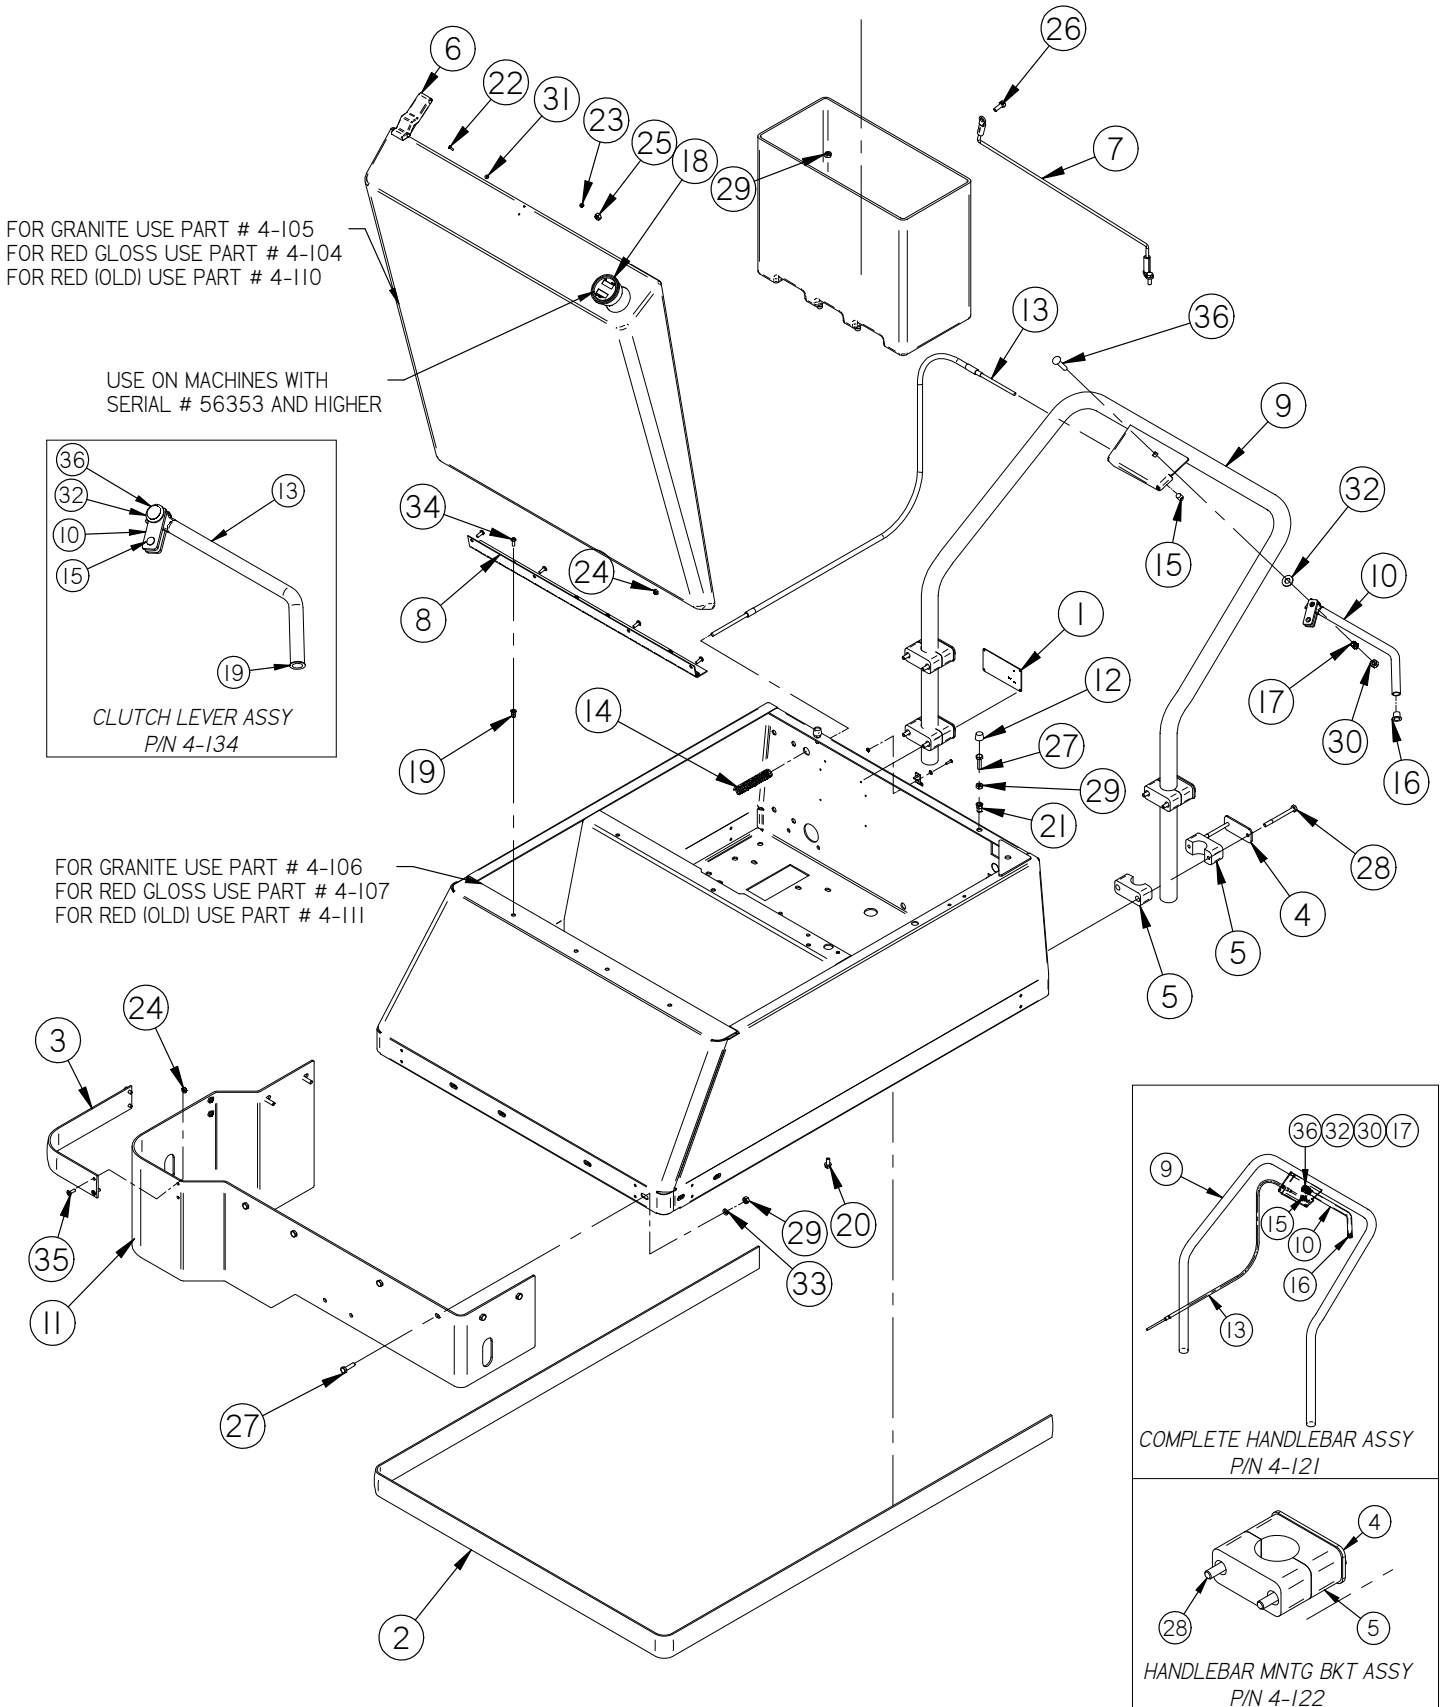

Scan With Phone for more Information

V19.221
TC-GT-P-EN

Upper Body Assembly	4
Air System	6
Lower Body Assembly	8
Side Broom Assembly	10
Main Broom Assembly SN Greater Than 57285	12
Main Broom Assembly SN Less Than 57285	14
Drive System	16
Power Supply.....	18
Common Wear Parts	20
Suggested Parts Inventory	21

Upper Body Assembly

Item	Part No.	Description	Comments	Qty
1	4-102	SERIAL NUMBER PLATE		1
2	4-112	2" BLK STRIP BUMPER	12FT SECTION	1
3	4-112C	BUMPER STRIP		1
4	4-122A	HANDLEBAR MTG BKT	4-122 INCL. 4-122A, 4-122B,& HARDWARE	2
5	4-122B	BLACK PLASTIC CLAMP	4-122 INCL. 4-122A, 4-122B,& HARDWARE	3
6	4-124	LATCH	COMPLETE 2 PC WITH RIVETS	1
7	4-126A	HOOD CABLE		1
8	4-131	HINGE 23 3/4" SS		1
9	4-132	HANDLE BAR WELDMENT		1
10	4-134A	CLUTCH LEVER		1
11	4-140	BUMPER	INCLUDES HARDWARE (OPTIONAL)	1
12	4-170	RUBBER HOOD STOP		1
13	4-370	CLUTCH/BRAKE CABLE		1
14	4-371	CLUTCH CABLE RETURN SPRING		1
15	4-379	CLUTCH CABLE ADJ. NUT		1
16	4-387	TUBE PLUG		1
17	4-388	CLUTCH TENSION SPRING		1
18	4-4855	12V BATTERY AND HOUR METER		1
19	H-1032HCN	HCN #10-32		7
20	H-19901	FB CASHD 1/4"-20 X 1/2"		1
21	H-250HCN	HCN 1/4"-20		50
22	H-28679	PPH #4-40 X 1/2"		1
23	H-37006	NYLOK #4-40		1
24	H-37015	NYLOK #10-32		2
25	H-37018	NYLOK 1/4"-20		1
26	H-70003	HCS 1/4"-20 X 3/4" SS		1
27	H-70005	HCS 1/4"- 20 X 1" SS		2
28	H-70015	HCS 1/4"- 20 X 3.0" SS		2
29	H-70710	HN 1/4"- 20 SS		3
30	H-70861	NYLOK 5/16" - 18 SS		1
31	H-71004	FW 1/8" X 5/16" SS		1
32	H-71017	FW 3/8 ID X 7/8 OD SS		1
33	H-71063	LW 1/4" SS		1
34	H-72515	PPH #10-32 X 1/2" S/S		1
35	H-72683	FHP #10-32 X 5/8" SS		1
36	H-74432	CB 5/16"- 18 X 1-1/2" SS		1