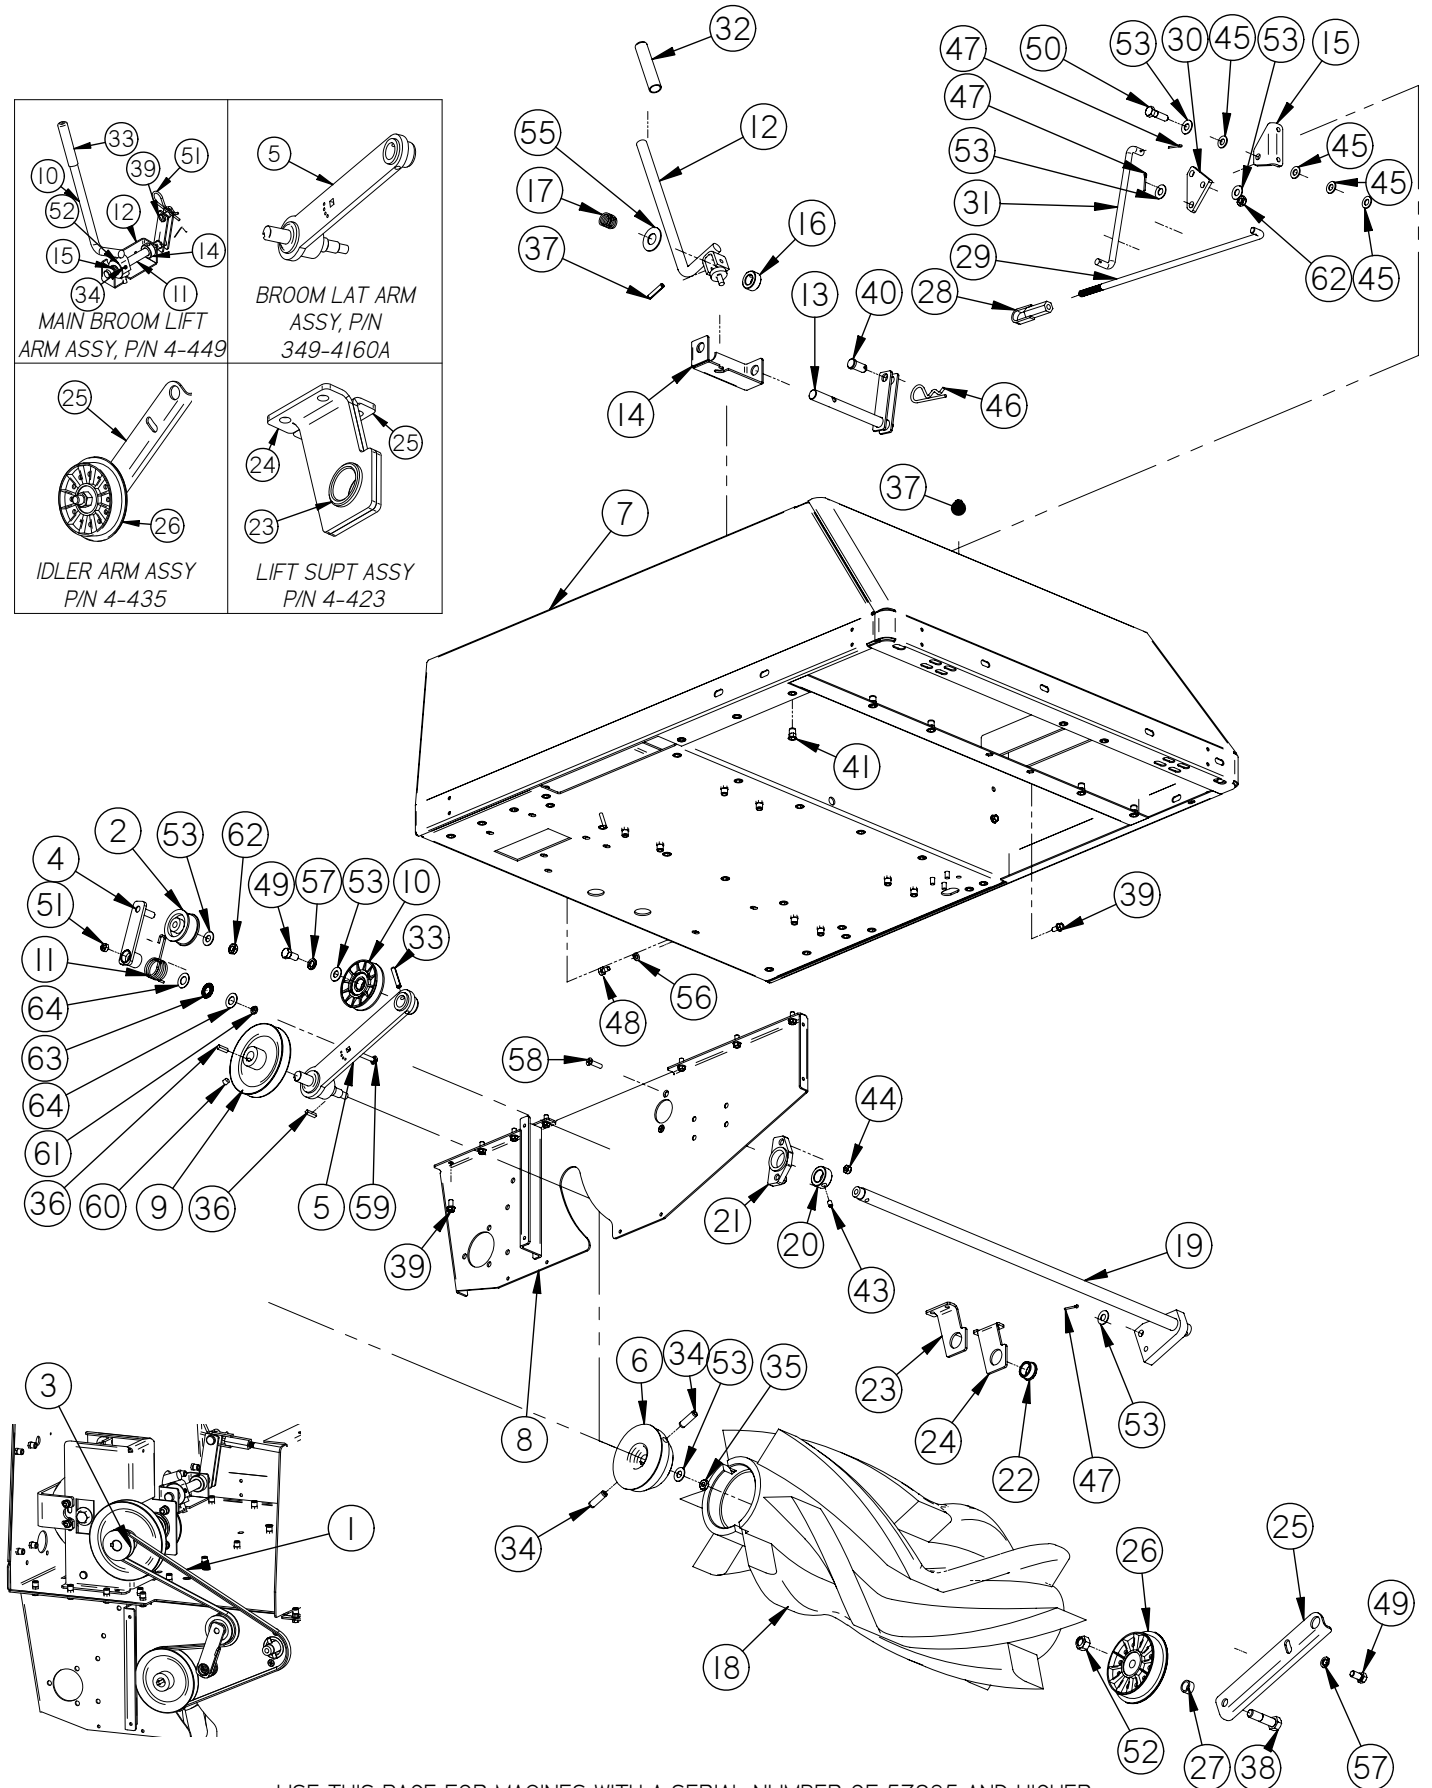

Main Broom Assembly SN Greater Than 57285

USE THIS PAGE FOR MACINES WITH A SERIAL NUMBER OF 57285 AND HIGHER

Main Broom Assembly SN Greater Than 57285

Item	Part No.	Description	Comments	Qty
1	349-3020	MAIN BROOM BELT		1
2	349-3170	IDLER PULLEY		1
3	349-3200	BROOM DRIVE PULLEY		1
4	349-3600	REVERSE IDLER ARM		1
5	349-4160A	MAIN BROOM LAT ARM W/BEARING		1
6	349-4200	BROOM DRIVER		1
7	4-111	MAIN BODY		1
8	4-113	R. INNER SIDE PANEL		1
9	4-316	BROOM DRIVE PULLEY		1
10	4-318	IDLER PULLEY		1
11	4-319	TENSION SPRING		1
12	4-376	BROOM LIFT LEVER		1
13	4-377	BROOM LIFT SHAFT		1
14	4-380	LIFT LEVER BASE, LT		1
15	4-382	ROTARY LINK BASE		1
16	4-385	LIFT LEVER COLLAR		1
17	4-386	LIFT LEVER SPRING		1
18	4-401US	26" MAIN BROOM		1
19	4-410	BROOM SUSP. ARM		1
20	4-410A	3/4" SHAFT COLLAR		1
21	4-421	SUPPORT BLOCK	INCLUDES: KEY, SET SCREWS, AND ROLL PINS	1
22	4-4230	3/4" X 1" X 1/2" FLG BEARING		1
23	4-423B-L	SUPPORT BRACKET TABS	P/N 4-423 INCL. P/N 4-423B-L, 4-423B-R & 4-4230	1
24	4-423B-R	SUPPORT BRACKET TABS	P/N 4-423 INCL. P/N 4-423B-L, 4-423B-R & 4-4230	1
25	4-430	IDLER ARM	P/N 4-423 INCL. P/N 4-423B-L, 4-423B-R & 4-4230	1
26	4-432	IDLER DRUM	P/N 4-435 INCL. 4-430, 4-432, 4-432A, & HARDWARE	1
27	4-432A	IDLER DRUM SPACER	P/N 4-435 INCL. 4-430, 4-432, 4-432A, & HARDWARE	1
28	4-436	ADJ. BROOM LIFT	P/N 4-435 INCL. 4-430, 4-432, 4-432A, & HARDWARE	1
29	4-437	BROOM LONG LINK	P/N 4-449 INCL. ITEMS: 10,11,12,14,15,33,34,39,51,52 & HDWE	1
30	4-438	BROOM ROTARY LINK		1
31	4-439	BROOM CRANK LINK		1
32	4-448	HANDLE GRIP		1
33	H-00103	1/4" X 1 1/2" SPRING PIN		1
34	H-00105	3/8" X 1 1/4" SPRING PIN		2
35	H-0171004	JNYL 3/8- 24 SS		1
36	H-0953152	3/16" X 3/4" KEY		2
37	H-10436-0010	1/4" X 1 1/4" SPRING PIN		1
38	H-13211	HCS 1/2"-13 X 2"		1
39	H-19901	FB CASHD 1/4"-20 X 1/2"		12
40	H-2250- 218	1/2" X 1" CLEVIS PIN		1
41	H-250HCN	HCN 1/4"-20		50
42	H-25283	SSS CP #10-32 X 1"		1
43	H-25328	SSS CP 1/4"-20 X 3/8"		1
44	H-37018	NYLOK 1/4"-20		3
45	H-4440024	FW 3/8" X 3/4" NYLON		4
46	H-45285	HITCH PIN CLIP 9		1
47	H-65035	3/32" X 7/8" COTTER PIN		3
48	H-70001	HCS 1/4"-20 X 1/2 SS"		2
49	H-70103	HCS 3/8"-16 X 3/4" SS		2
50	H-70107	HCS 3/8"- 16 X 1-1/4" SS		1
51	H-70860	NYLOK 1/4"- 20 SS		1
52	H-70864	NYLOK 1/2"-13 SS		1
53	H-71017	FW 3/8 ID X 7/8 OD SS		7
54	H-71021	FW 1/2 ID X 1-1/4 OD SS		1
55	H-71025	FW 5/8 ID X 1-1/2 OD SS		1
56	H-71063	LW 1/4" SS		2
57	H-71067	LW 3/8" SS		2
58	H-72710	FHP 1/4"- 20 X 1" SS		2
59	H-74421	CB 1/4"- 20 X 1-1/4" SS		1
60	H-81983	5/16" X 1/4" KURL SET SCREW		1
61	H-NJ04C	JNYL 1/4" - 20 SS		1
62	H-NJ06C	JNYL 3/8- 16 SS		2
63	M-5909K3I	NEEDLE ROLLER THRUST BEARING		1
64	M-5909K44	NEEDLE ROLLER THRUST BEARING WASHER		2