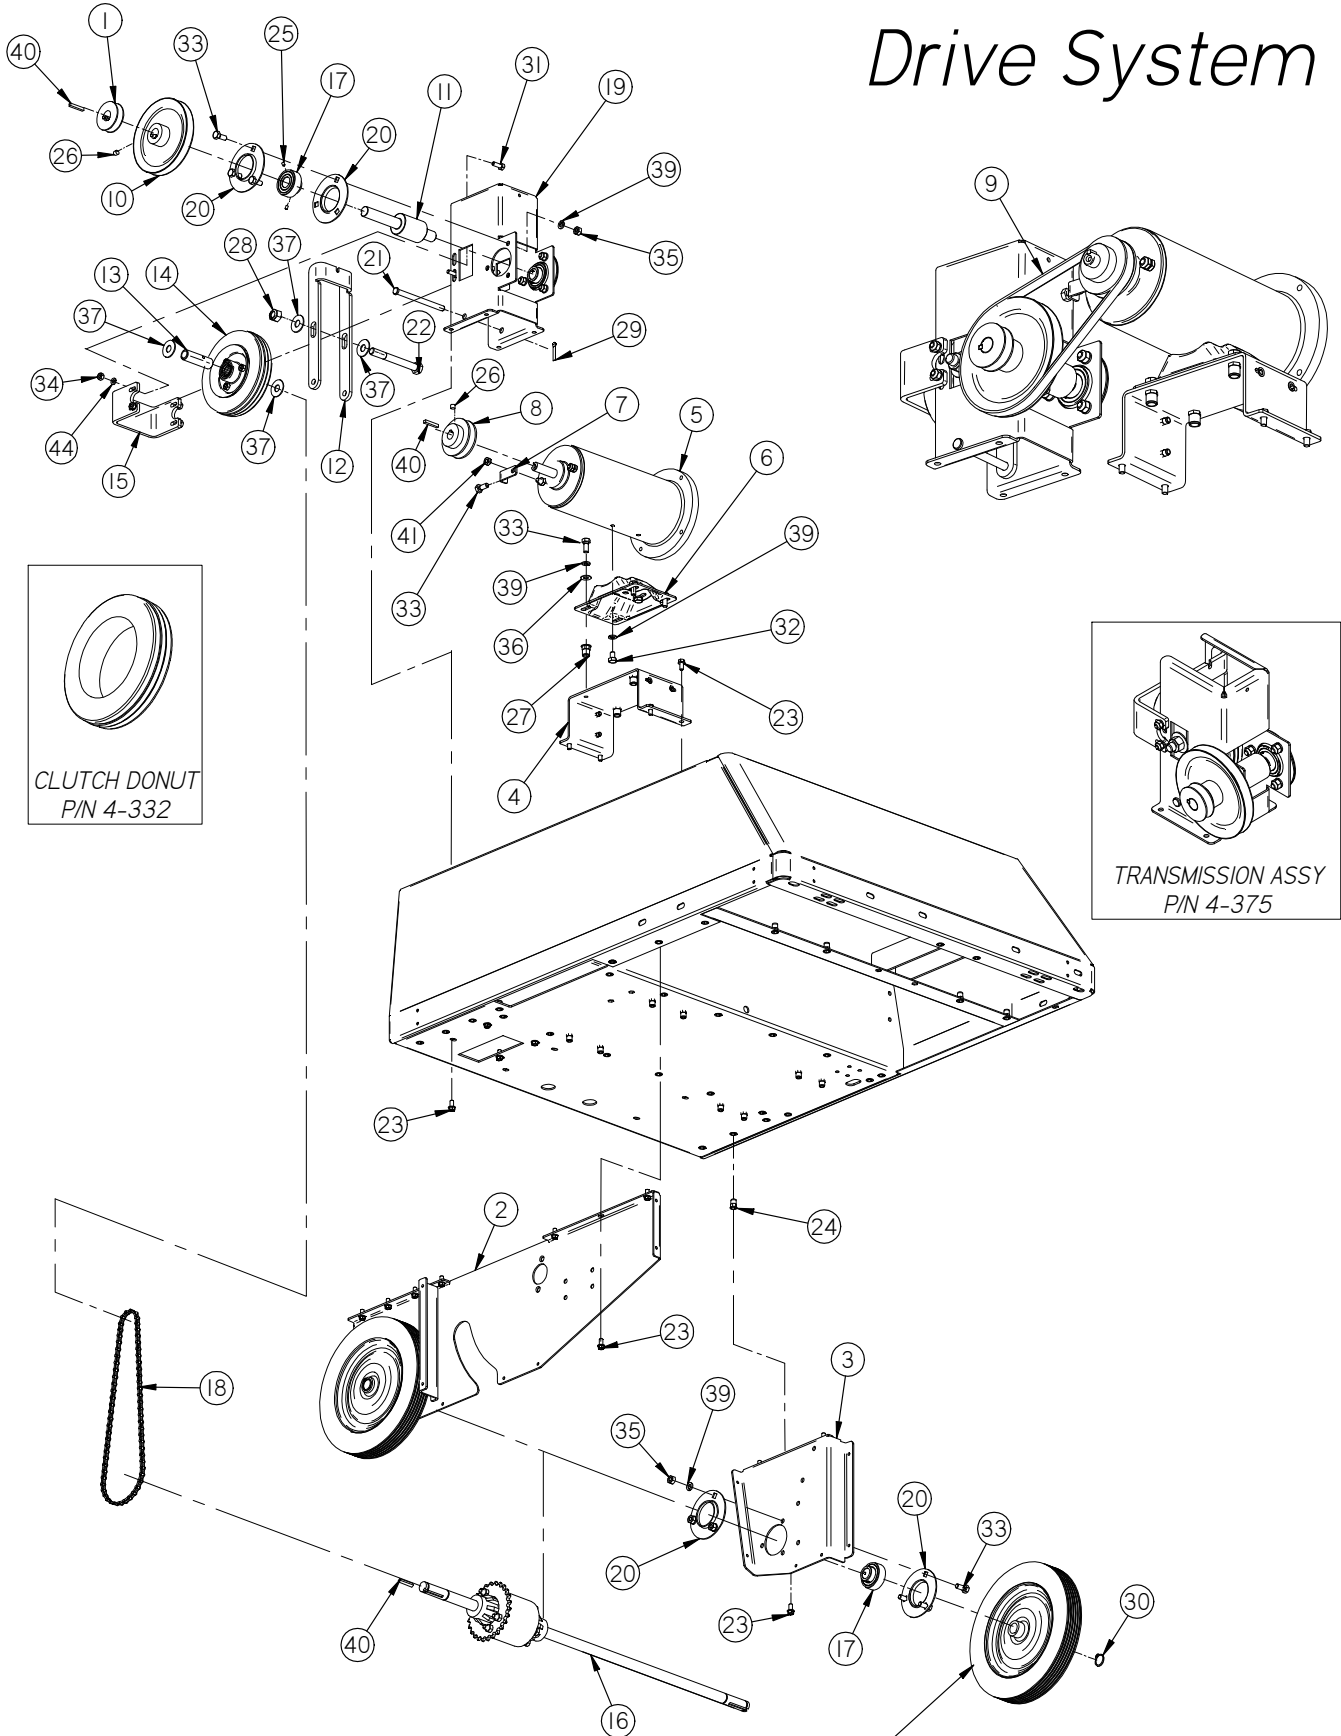

Drive System

For Black wheel use p/n 4-6180
For Grey Non marking use p/n 4-6185

Drive System

Item	Part No.	Description	Comments	Qty
1	349-3200	BROOM DRIVE PULLEY		1
2	4-113	R. INNER SIDE PANEL		1
3	4-120	REAR INNER PANEL, LT		1
4	4-125	MOTOR MOUNTING BRACKET		1
5	4-201	12V,TWIN SHAFT MOTOR		1
6	4-201B	MOTOR CRADLE		1
7	4-210	TERMINAL CLIP		1
8	4-301	MAIN DRIVE PULLEY		1
9	4-311	BELT, 4L260		1
10	4-312	TRANS INPUT PULLEY	P/N 4-375 INCL. COMPLETE TRANSMISSION ASSY	1
11	4-313	REAR WHEEL CAPSTAN		1
12	4-314	CLUTCH MTG BRACKET		1
13	4-321	PIVOT BOLT W/SLEEVE		1
14	4-330	CLUTCH WHEEL ASSY	CLUTCH DONUT ORDERED SEPARATE IS P/N 4-332	1
15	4-340	BRAKE SHOE		1
16	4-350	DIFFERENTIAL AXLE		1
17	4-352	BEARING		2
18	4-354	DRIVE CHAIN W/ MASTER LINK	(OPTIONAL)	1
19	4-362-01	TRANS. HOUSING		1
20	4-364A	FLANGE, 1.75" ID	P/N 4-364 INCLUDES SET OF 2	4
21	H-00135	3/8" X 4-1/2" CLEVIS PIN		1
22	H-15220	HB 1/2"-13 X 4 1/4"		1
23	H-19901	FB CASHD 1/4"-20 X 1/2"		4
24	H-250HCN	HCN 1/4"-20		50
25	H-25153	SSS CP #8-32 X 1/4 "		1
26	H-25435	SSS CP 5/16" X 1/4"		2
27	H-312HCN	HCN 5/16"-18		1
28	H-37130	NYLOK 1/2"-13		1
29	H-65076	1/8" X 1" COTTER PIN		1
30	H-68015	SNAPRING 3/4"		1
31	H-70003	HCS 1/4"-20 X 3/4" SS		1
32	H-70051	HCS 5/16"- 18 X 1/2"		1
33	H-70053	HCS 5/16"- 18 X 3/4" SS		4
34	H-70710	HN 1/4"- 20 SS		1
35	H-70711	HN 5/16"- 18 SS		2
36	H-71015	FW 5/16 ID X 3/4 OD SS		1
37	H-71021	FW 1/2 ID X 1-1/4 OD SS		4
38	H-71063	LW 1/4" SS		1
39	H-71065	LW 5/16" SS		4
40	H-K14320	3/16" X 1 1/4" KEY		3
41	H-NJ05C	JNYL 5/16"- 18 SS		1