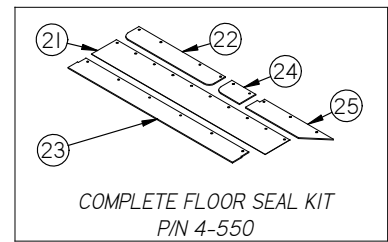

Lower Body Assembly

Item	Part No.	Description	Comments	Qty
1	4-108	DOOR MNT ANGLE		1
2	4-111	MAIN BODY		1
3	4-113	R. INNER SIDE PANEL		1
4	4-114	SKIRT PLATE, RT		1
5	4-115	SKIRT PLATE REAR		1
6	4-116	CASTER MTG BRACKET		1
7	4-117	FRONT CROSS PANEL	4-118 INCL. 4-118B, 4-127, 5-130, SEALS & HARDWARE	1
8	4-118B	HOPPER BODY		1
9	4-119	BROOM ACCESS HATCH		1
10	4-120	REAR INNER PANEL, LT		1
11	4-123	INNER CURVED PANEL		1
12	4-127	HANDLE		2
14	4-135	L.F. PANEL GUSSET		1
15	4-141	HDPE HOPPER SLIDE		2
16	4-142	ROLLER		2
17	4-143	ROLLER BRACKET		2
18	4-384	ATTENUATOR		1
19	4-421	SUPPORT BLOCK		1
20	4-441	BROOM MOUNTING BLOCK		1
21	4-514	HOPPER FLOOR SEAL	P/N 4-550 INCLUDES: ITEMS 21,22,23,24, & 25	1
22	4-515	RIGHT FLOOR SEAL		1
23	4-516	REAR FLOOR SEAL		1
24	4-517	CORNER FLOOR SEAL		1
25	4-518	BROOM FLOOR SEAL		1
26	4-525	HOPPER SEAL STRIP		1
27	4-526	RH SEAL STRIP		1
28	4-527	REAR SEAL STRIP		1
29	4-528	CORNER SEAL STRIP		1
30	4-529	CURTAIN CLAMP		1
31	5-130	DOOR LATCH		1
32	H-10436-0105	3/8" X 1 1/4" SPRING PIN		1
33	H-77205	HCS 1/2"-13 X 1" SS		2
34	H-70003	HCS 1/4"-20 X 5/8" SS		2
35	H-70055	HCS 5/16"- 18 X 1" SS		4
36	H-19901	FB CASHD 1/4"-20 X 1/2"		29
37	H-250HCN	HCN 1/4"-20		50
38	H-72517	PPH #10-32 X 5/8" SS		28
39	H-72710	FHP 1/4"- 20 X 1" SS		2
40	H-72716	FHP 1/4"- 20 X 1-3/4"		4
41	H-71021	FW 1/2 ID X 1-1/4 OD SS		2
42	H-71013	FW 1/4 ID X 5/8 OD SS		2
43	H-71015	FW 5/16 ID X 3/4 OD SS		4
44	H-70712	HN 3/8"-16 SS		8
45	H-70710	HN 1/4"- 20 SS		8
46	H-70711	HN 5/16"- 18 SS		4
47	H-37015	NYLOK #10-32		35
48	H-37018	NYLOK 1/4"-20		8
49	H-37030	NYLOK 1/2"-13		2
50	H-70001	HCS 1/4"-20 X 1/2 SS"		21
51	H-70103	HCS 3/8"-16 X 3/4" SS		8
52	H-71065	LW 5/16" SS		4
53	H-71063	LW 1/4" SS		23
54	H-71067	LW 3/8" SS		8
55	H-71671	HXMS #10-32 X 1/2" SS		10